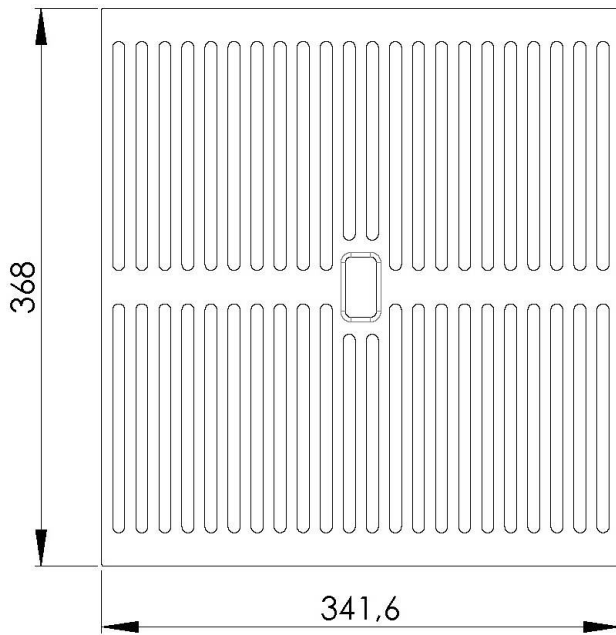

### DETAILS

Material Foster Black Composit

---

Sink accessories Grid

---

Dimensions 42x39 cm

---

## TECHNICAL DATA

8100 618

1 x Griglia black 8100 618 / 1 x Black grid 8100 618

## RECOMMENDED PAIRINGS

**Sink Canova 35" x 20" – U/M**  
1339 660