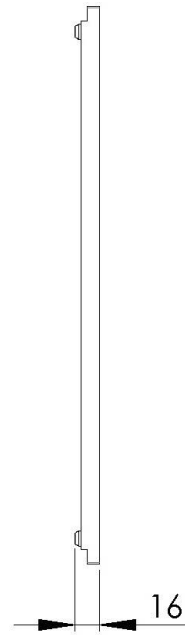

## Black grid

Accessories

Code: 8100 618

### DETAILS

Material Foster Black Composit

---

Sink accessories Grid

---

Dimensions 42x39 cm

---

## TECHNICAL DATA

8100 618

1 x Griglia black 8100 618 / 1 x Black grid 8100 618

## RECOMMENDED PAIRINGS

**Sink Canova 35" x 20" – U/M**  
1339 660