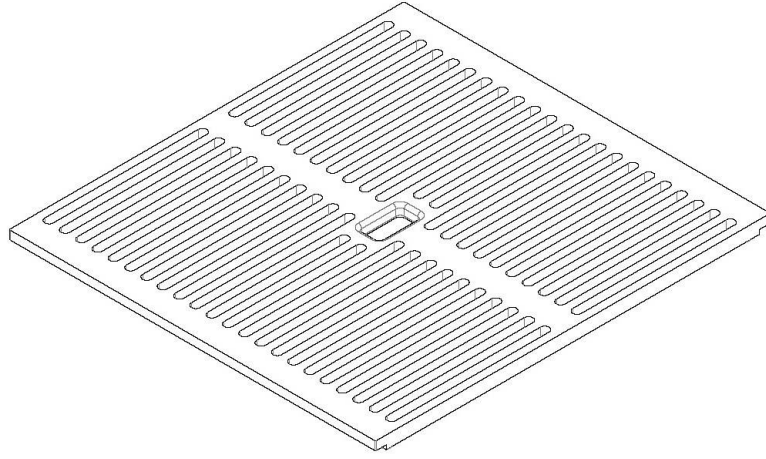

## Black grid

Accessories

Code: 8100 618

### DETAILS

Material Foster Black Composit

---

Sink accessories Grid

---

Dimensions 42x39 cm

---

## TECHNICAL DATA

8100 618

1 x Griglia black 8100 618 / 1 x Black grid 8100 618

## RECOMMENDED PAIRINGS

**Sink Canova 35" x 20" – U/M**  
1339 660