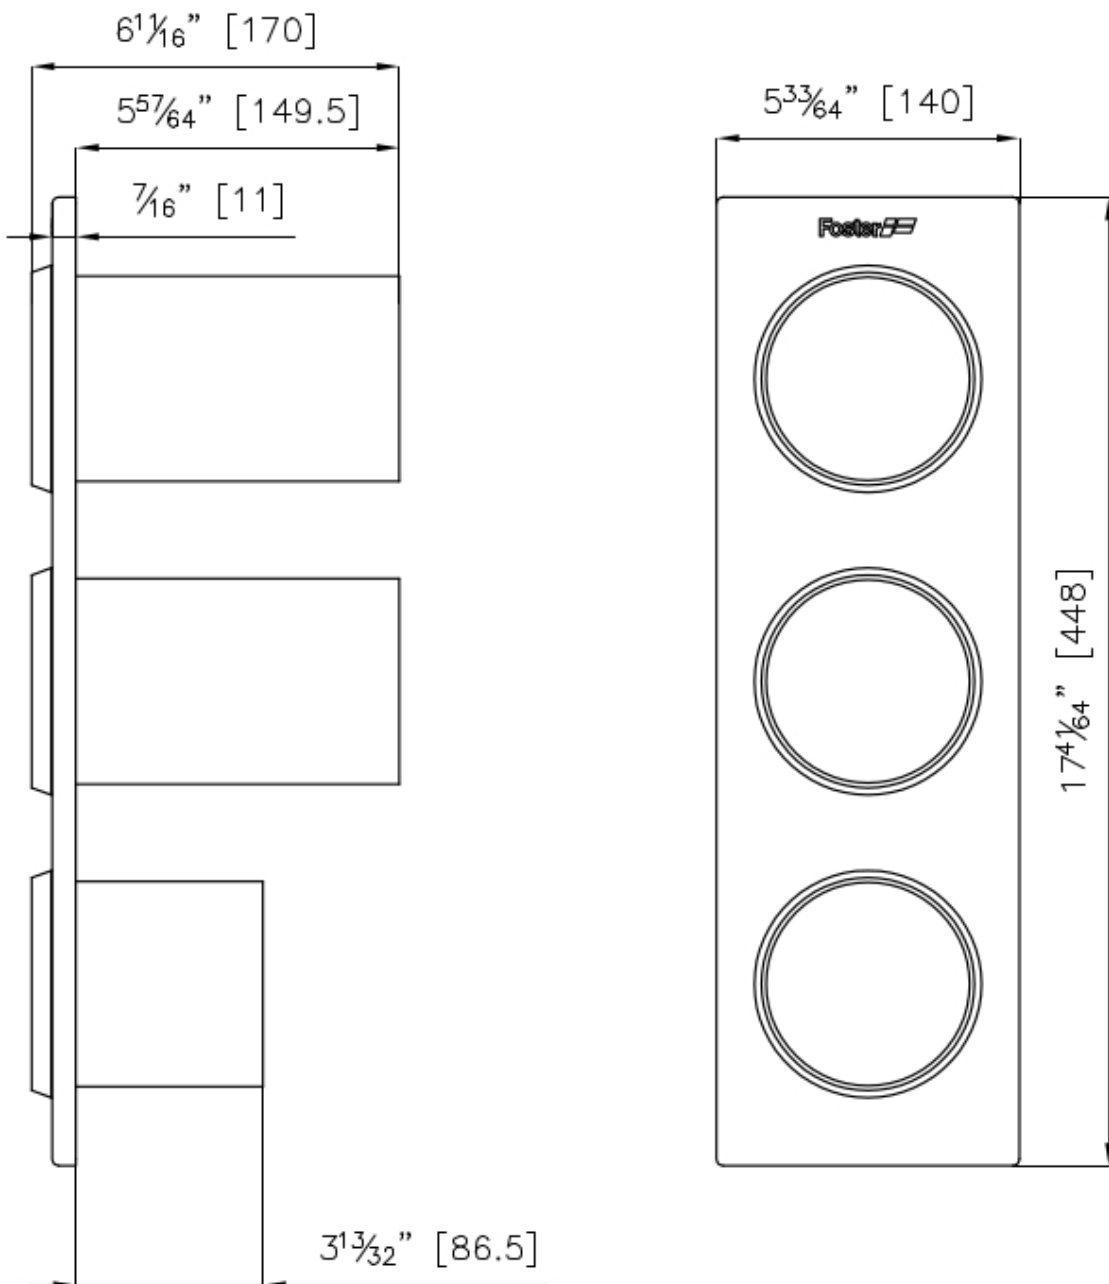

3 Bottles-holder set

Accessories

Code: 8100 621

DETAILS

Sink accessories

Bottles-holder

Dimensions

44,8x14 cm

TECHNICAL DATA

OPTIONAL ACCESSORIES

HappyHour

Knives-holder

8100 030