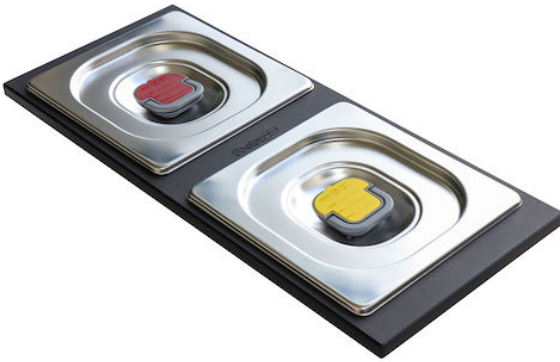

2 Bowls set

Accessories

Code: 8100 623

DETAILS

Sink accessories

Bowls-holder

Dimensions

42,2x18 cm
16 ³⁹/₆₄"x7 ³/₃₂"