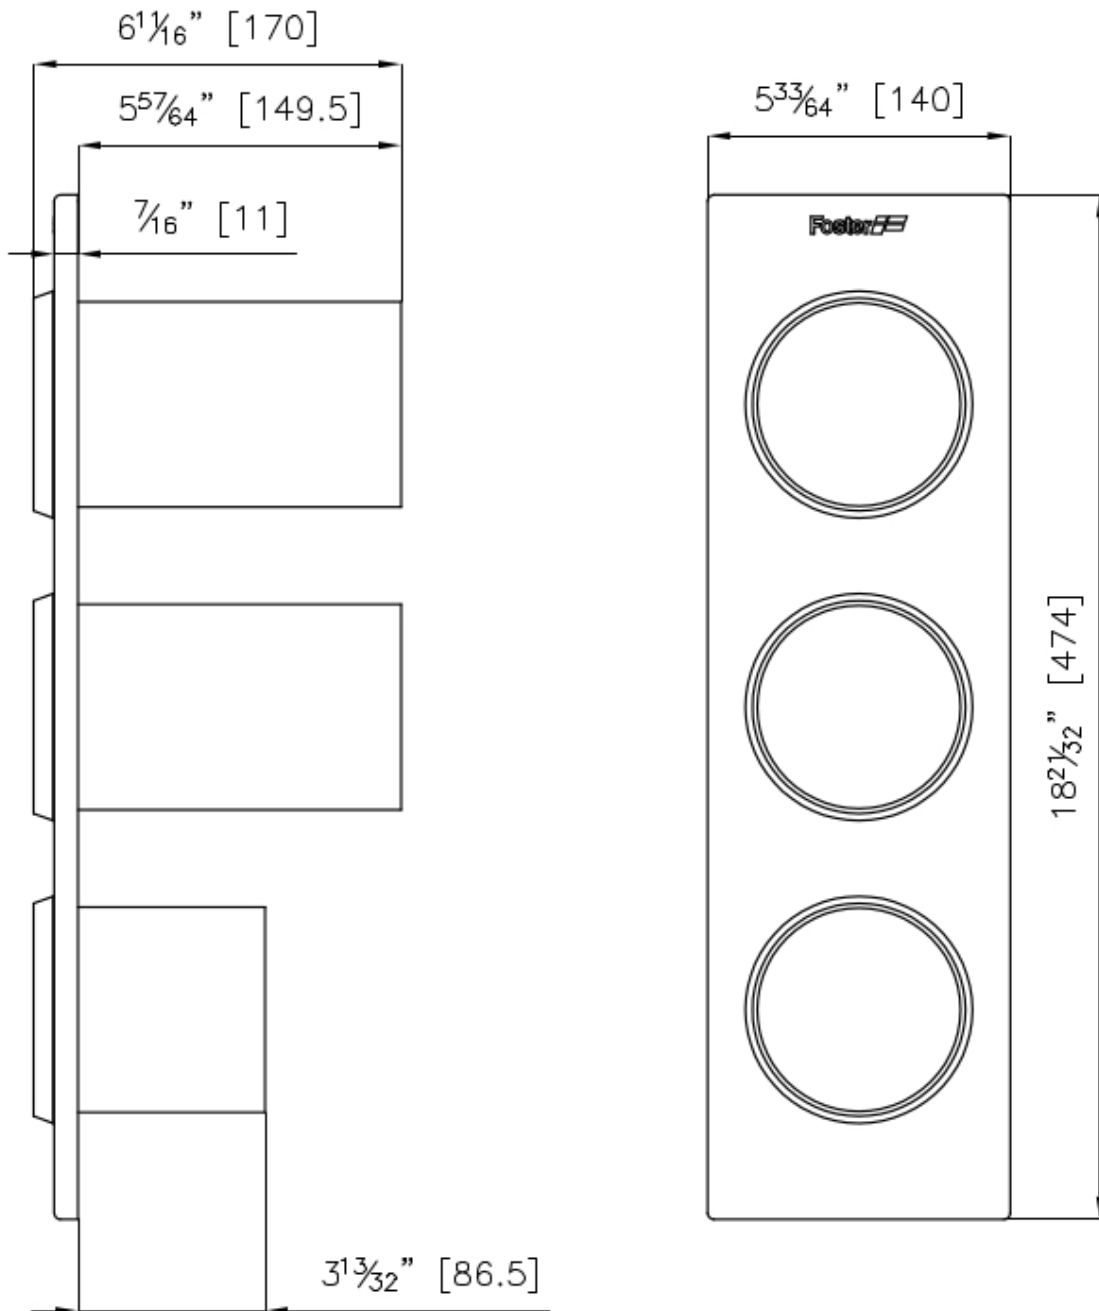

3 Bottles-holder set

Accessories

Code: 8100 626

DETAILS

Sink accessories

Bottles-holder

Dimensions

47,4x14 cm
18 ^{21/32}"x5 ^{33/64}"

TECHNICAL DATA

OPTIONAL ACCESSORIES

HappyHour

Knives-holder

8100 030