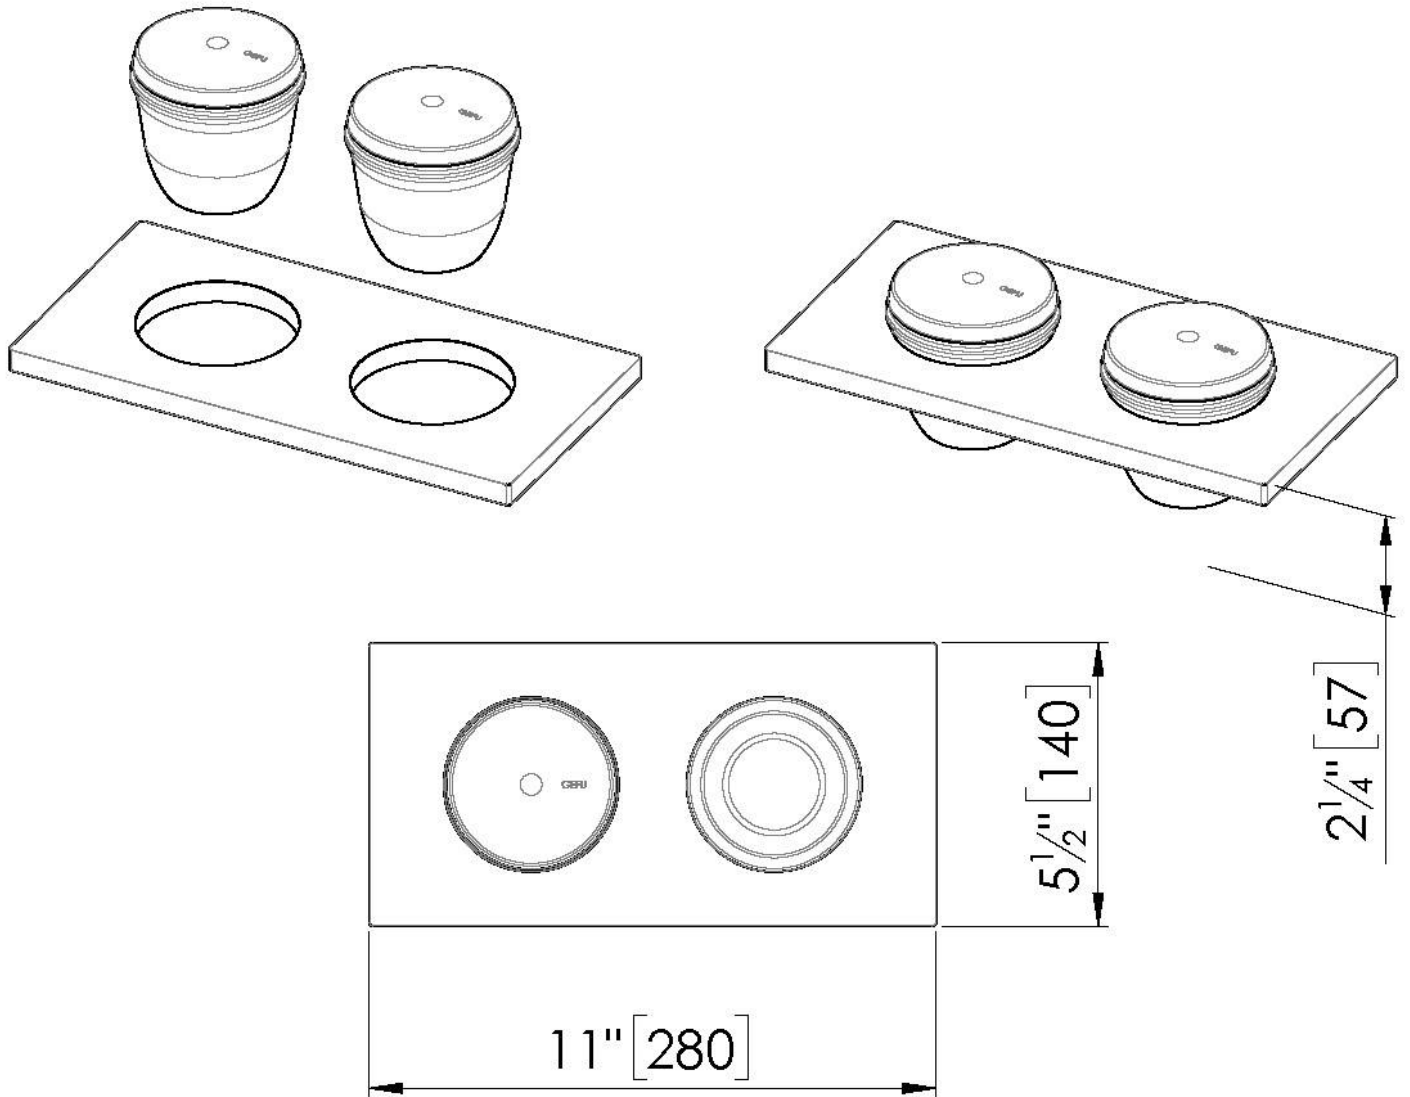

Kit "C"

2 terracotta bowls with stainless steel lid

Equipped troughs accessories

Code: 8100 701

DETAILS

Equipped troughs accessories 2 terracotta bowls with stainless steel lid

Type Standard

Dimensions 11" x 5 1/2"

Length 2 unit

Key to understanding the accessories The lengths of the channels and accessories are indicated in "units"; for the composition, the sum of the "units" of the accessories must be the same as the length in "units" of the channel.

TECHNICAL DATA

8100 701

- 1 x black support
- 2 x terracotta bowl with stainless steel lid and wooden spoon