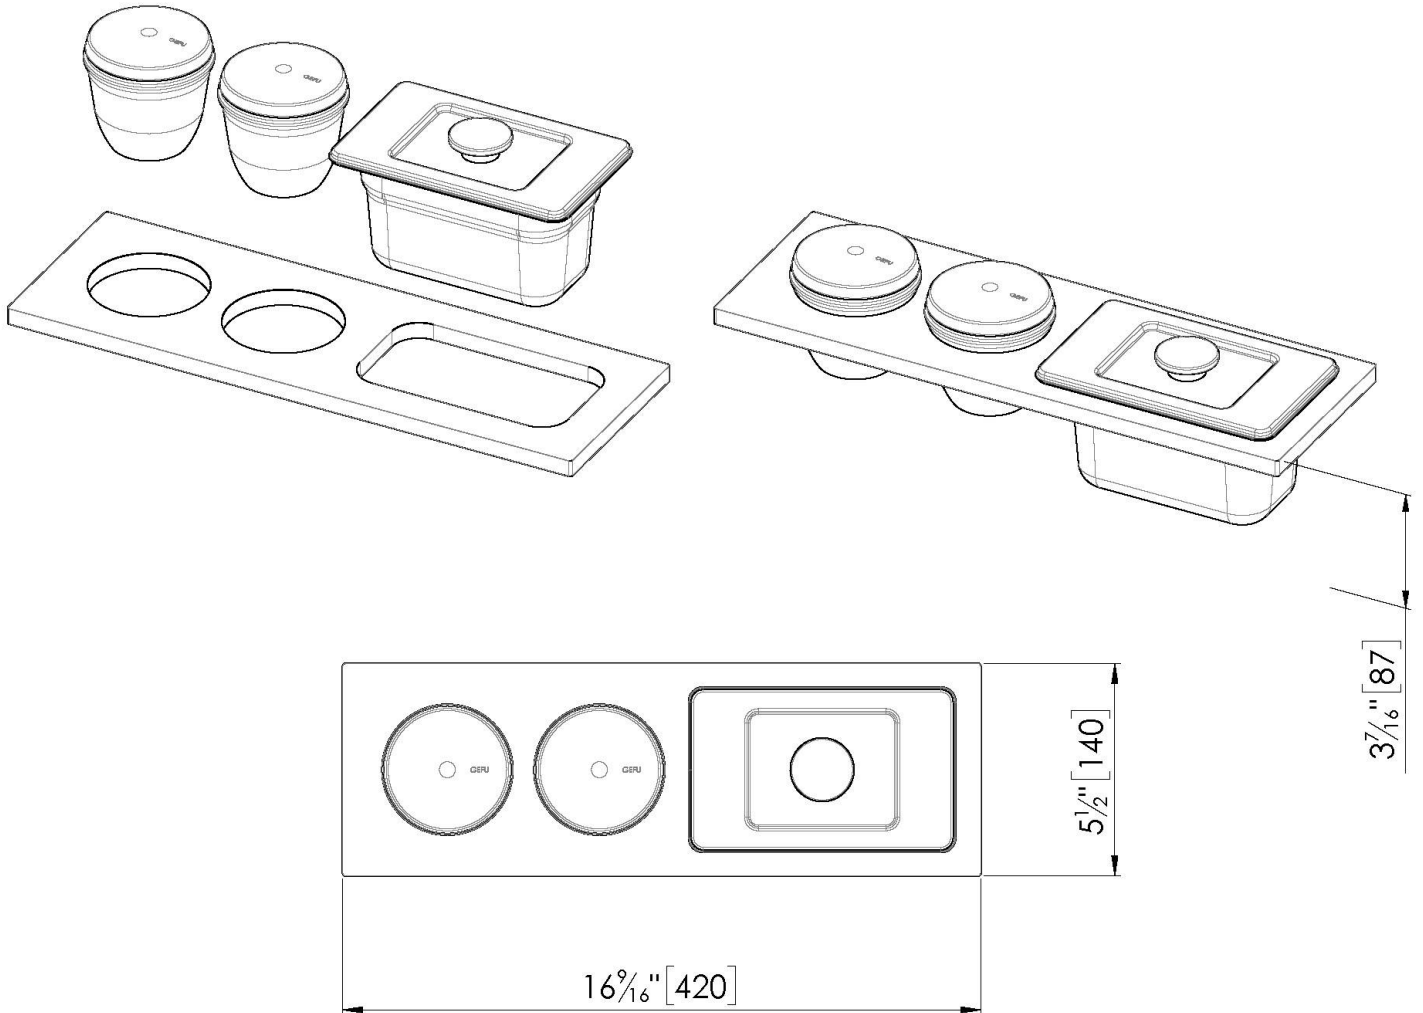

Kit "H"

2 terracotta bowls with stainless steel lid
Stainless steel bowl with lid

Equipped troughs accessories

Code: 8100 702

DETAILS

Equipped troughs accessories Multifunction kit

Type Standard

Dimensions 16 ⁹/₁₆" x 5 ¹/₂"

Length 3 unit

Key to understanding the accessories The lengths of the channels and accessories are indicated in "units"; for the composition, the sum of the "units" of the accessories must be the same as the length in "units" of the channel.

TECHNICAL DATA

8100 702

- 1 x black support
- 1 x stainless steel tray
- 2 x terracotta bowl with stainless steel lid and wooden spoon