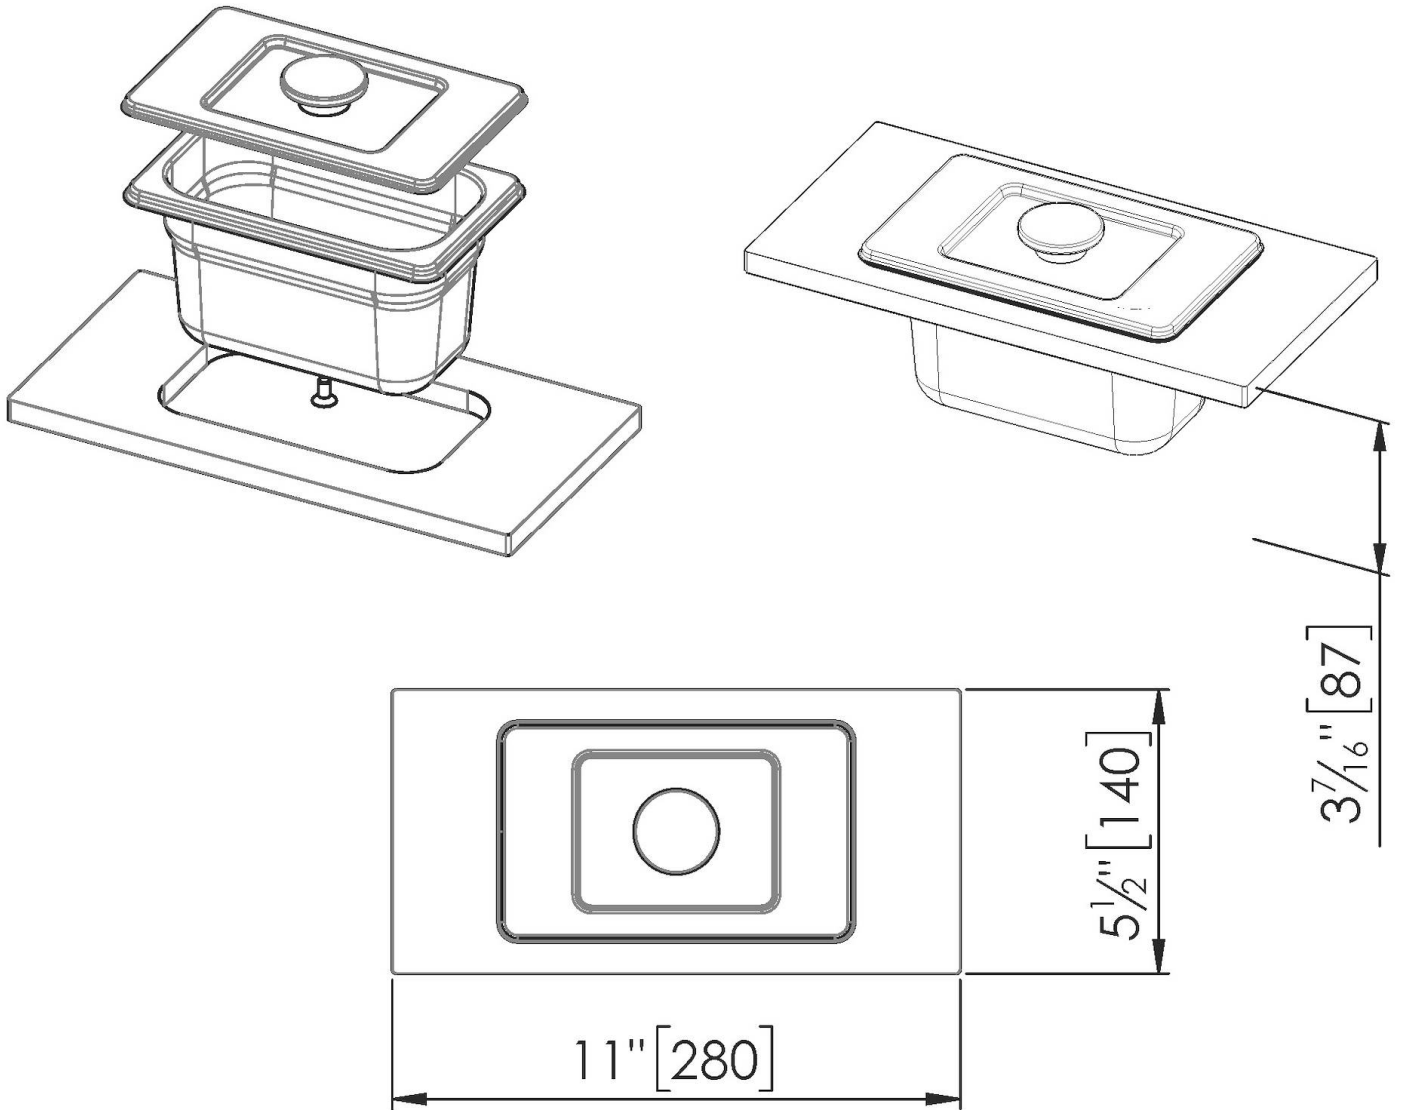

---

Type    Standard

---

**Dimensions**    11" x 5 1/2"

---

Length    2 unit

---

Key to understanding the accessories    The lengths of the channels and accessories are indicated in "units"; for the composition, the sum of the "units" of the accessories must be the same as the length in "units" of the channel.

## TECHNICAL DATA

8100 705

- 1 x black support
- 1 x stainless steel tray