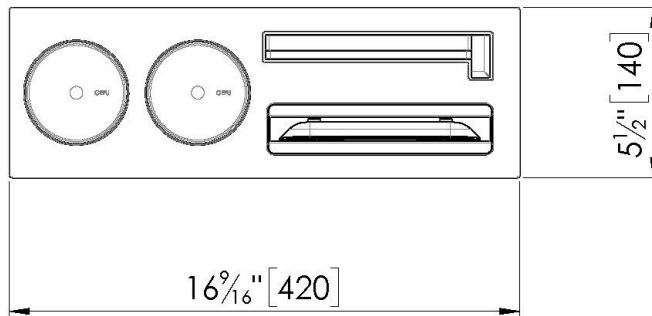

TECHNICAL DATA

8100 710

- 1 x black support
- 1 x iroko cutting board
- 1 x balance
- 2 x terracotta bowl with stainless steel lid and wooden spoon