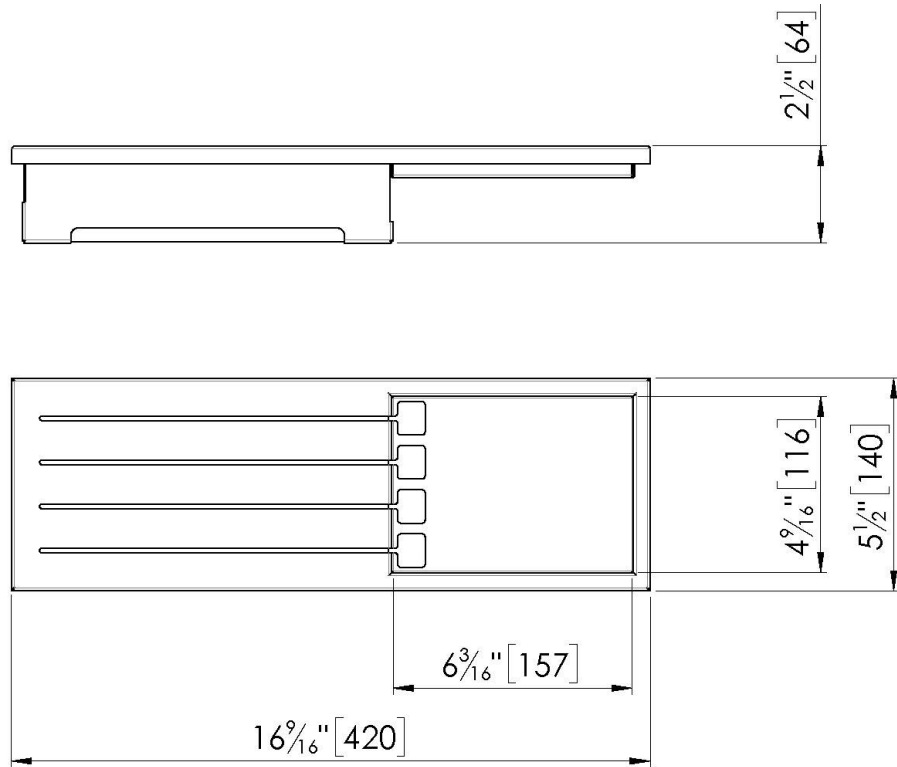

## TECHNICAL DATA

8100 712

1 x black support