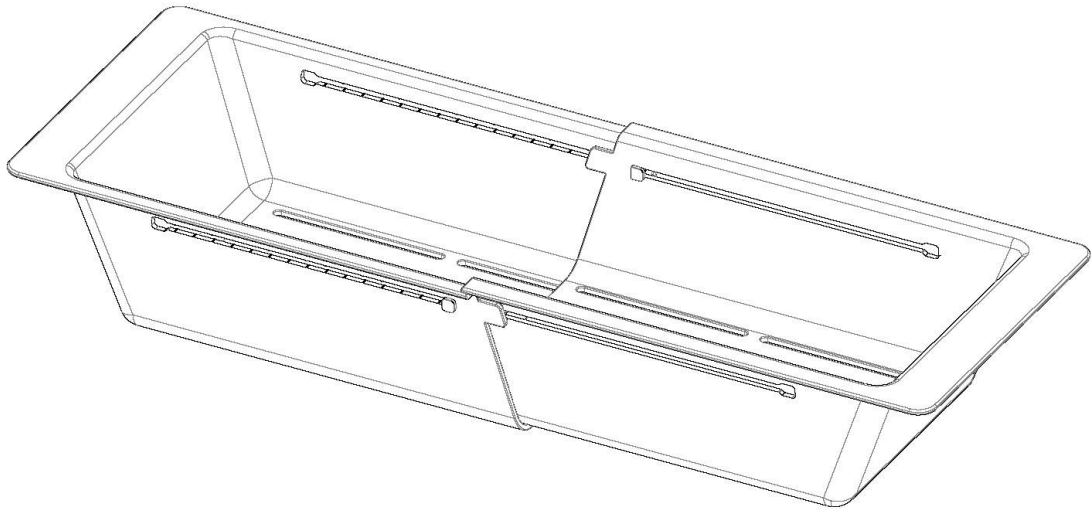

Expandable colander

Accessories

Code: 8110 020

DETAILS

Material Resin

Dimensions 20 ⁵/₁₆" x 7 ³/₃₂"

Notes: Extensible

TECHNICAL DATA