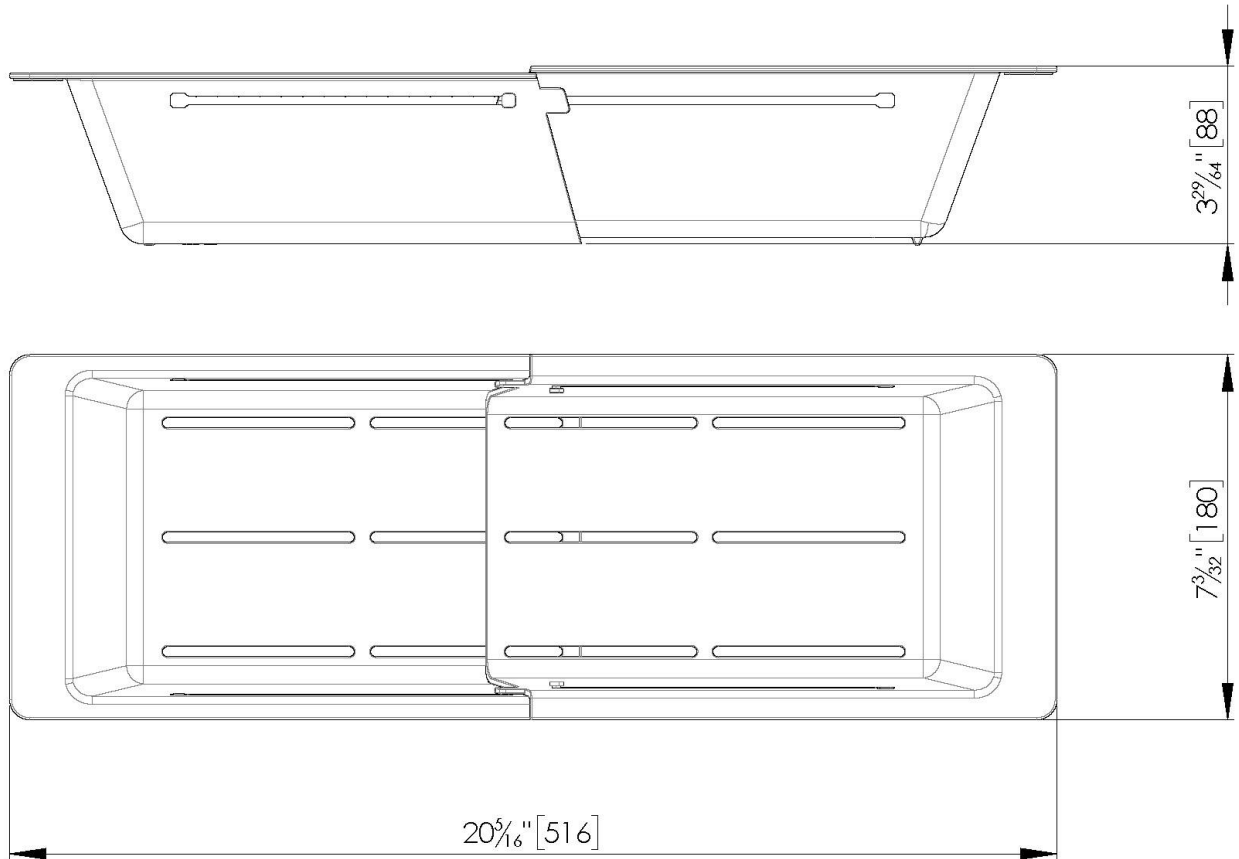

Expandable colander

Accessories

Code: 8110 020

DETAILS

Material Resin

Dimensions 20 ⁵/₁₆" x 7 ³/₃₂"

Notes: Extensible

TECHNICAL DATA