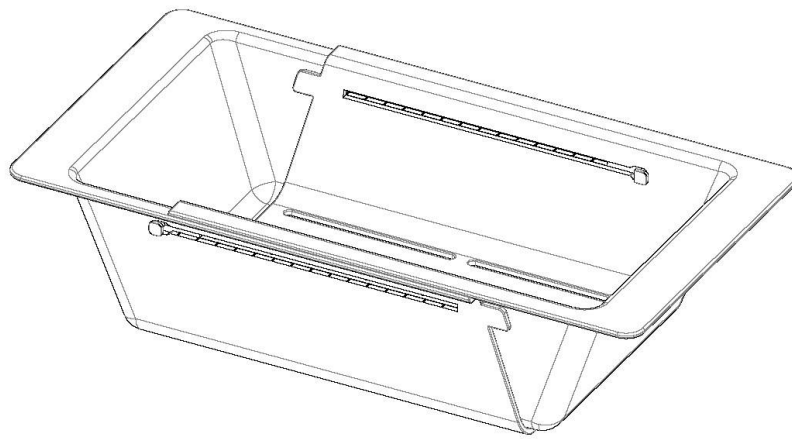

Expandable colander

Accessories

Code: 8110 020

DETAILS

Material Resin

Dimensions 20 ⁵/₁₆" x 7 ³/₃₂"

Notes: Extensible

TECHNICAL DATA