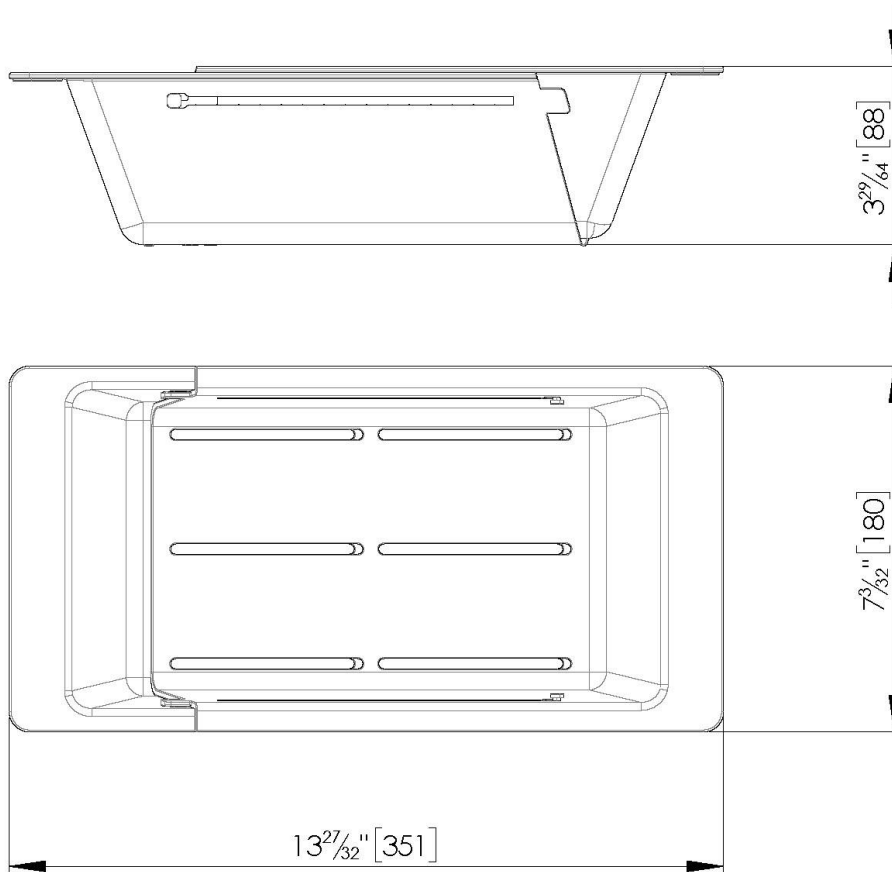

Expandable colander

Accessories

Code: 8110 020

DETAILS

Material Resin

Dimensions 20 ⁵/₁₆" x 7 ³/₃₂"

Notes: Extensible

TECHNICAL DATA