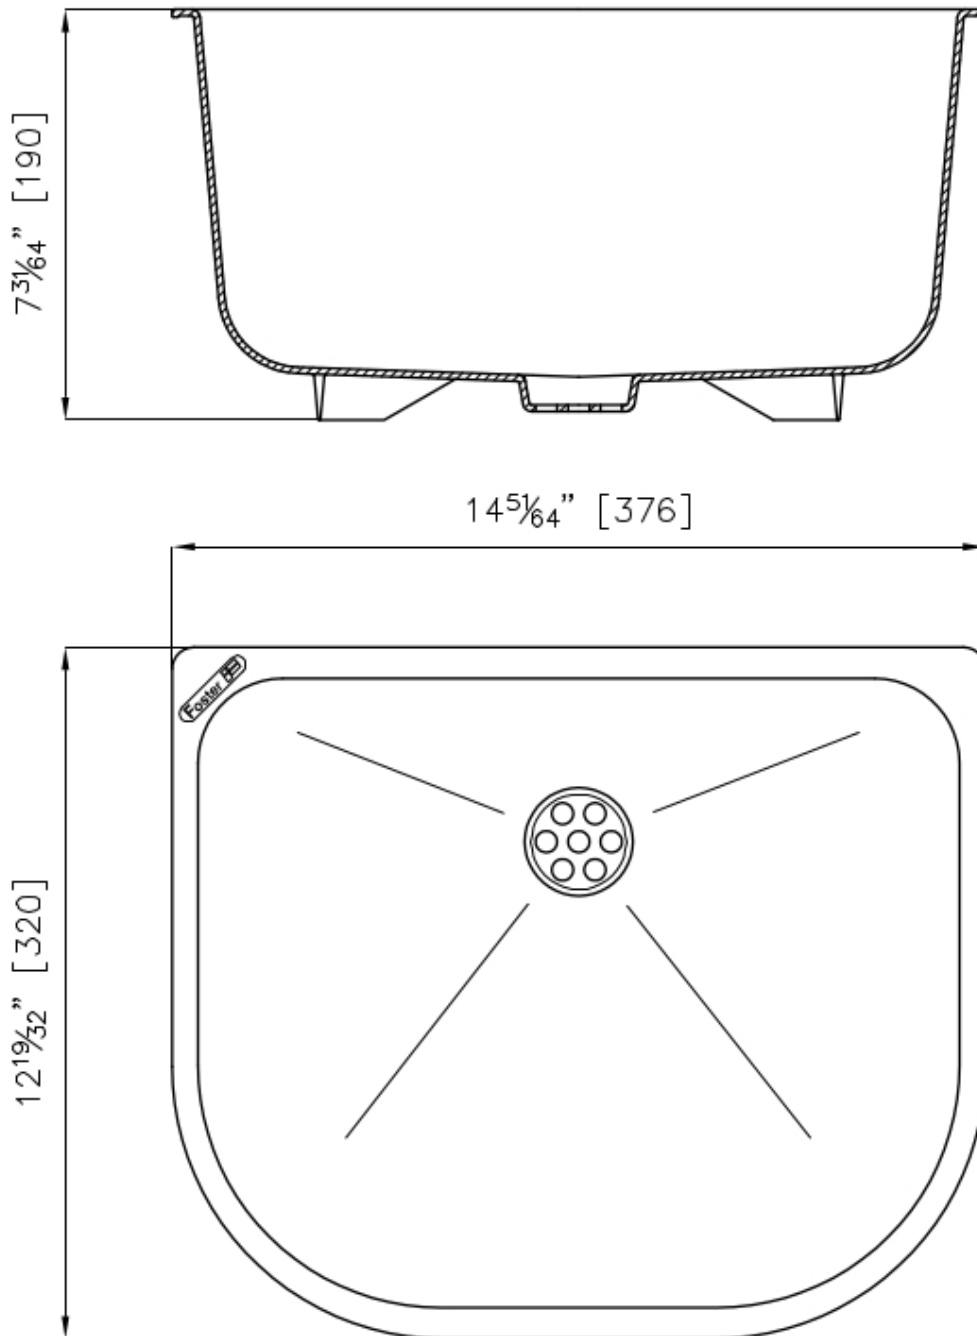

TECHNICAL DATA