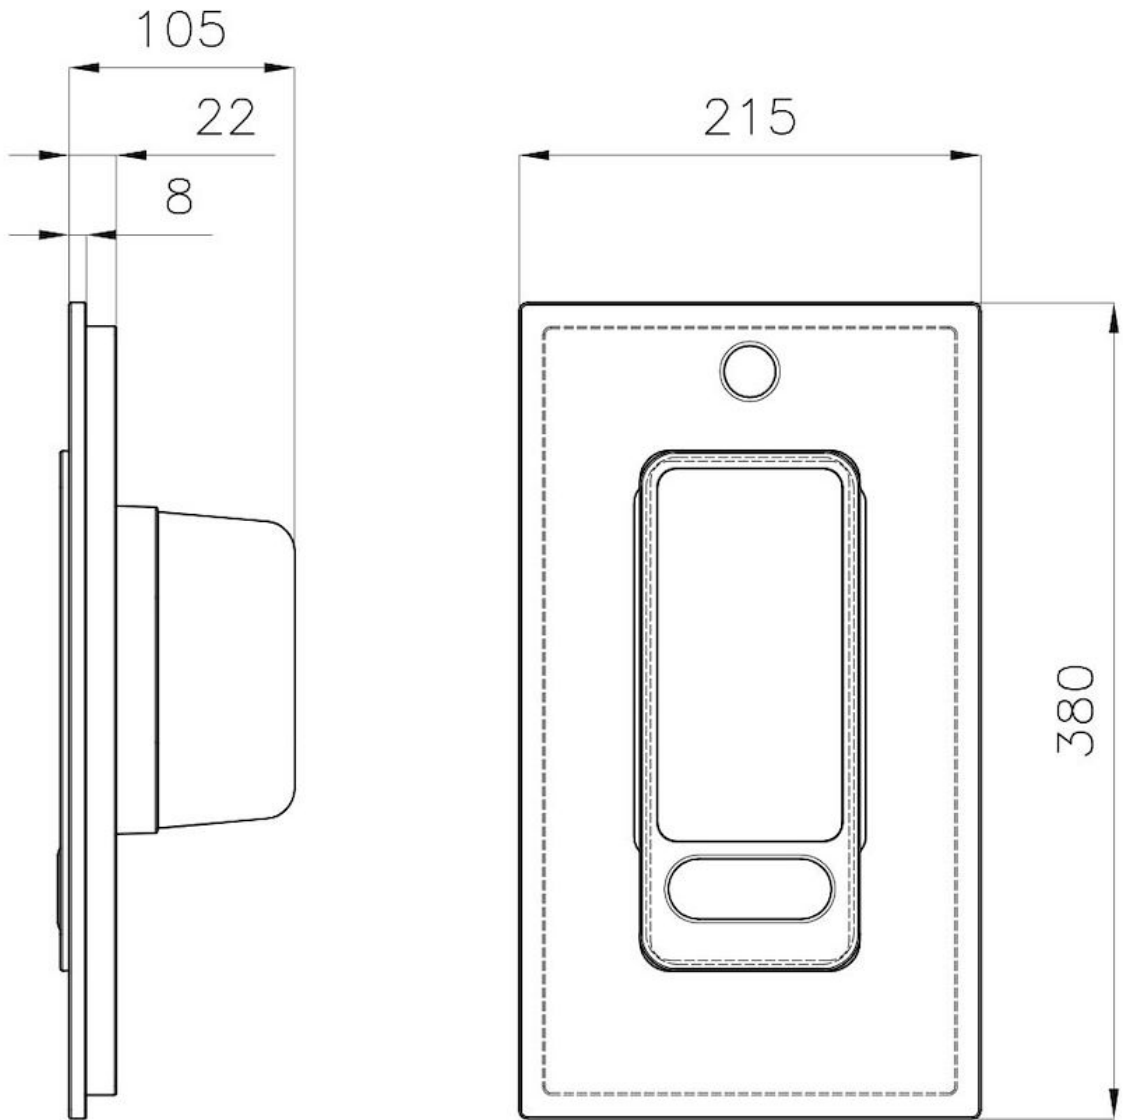

Grating kit complete with ring support and food collection tray

Accessories

Code: 8159 101

DETAILS

Product notes

WARNING:

On several models of sinks it's only usable in combination with the accessory 8644101

Sink accessories

HDPE cutting boards and kit

Dimensions

21,5x38 cm
8 ¹⁵/₃₂"x14 ⁶¹/₆₄"

TECHNICAL DATA

GALLERY

OPTIONAL ACCESSORIES

FINALMENTE, THE TOP
OUTDOOR EXPERIENCE