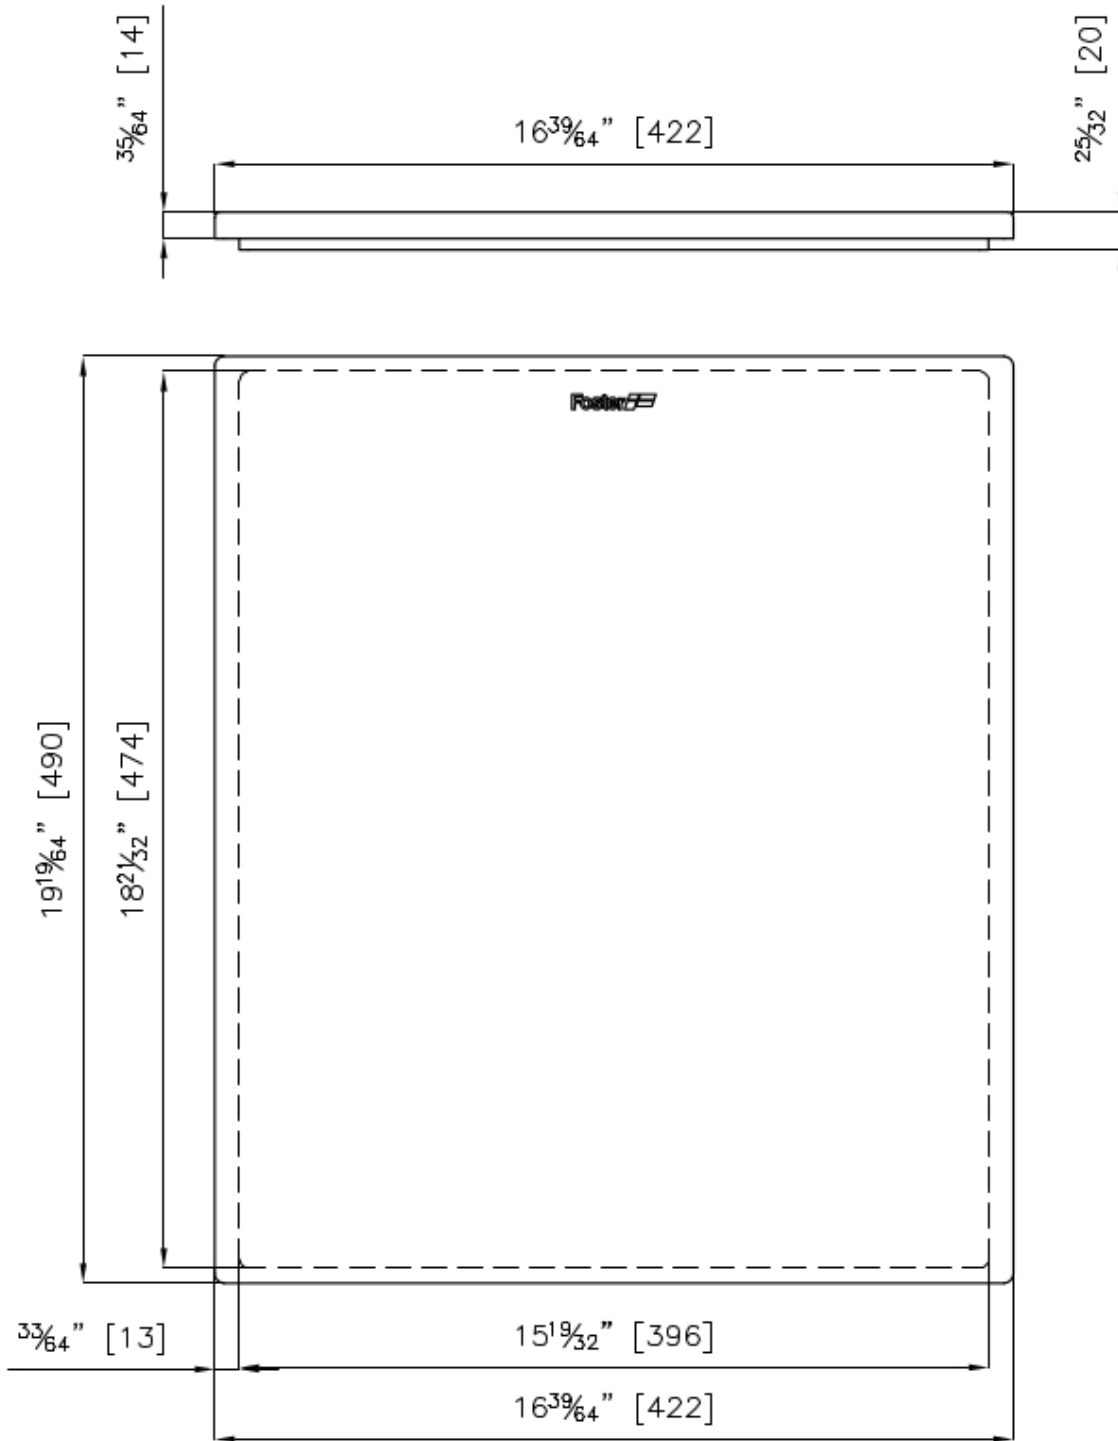

TECHNICAL DATA