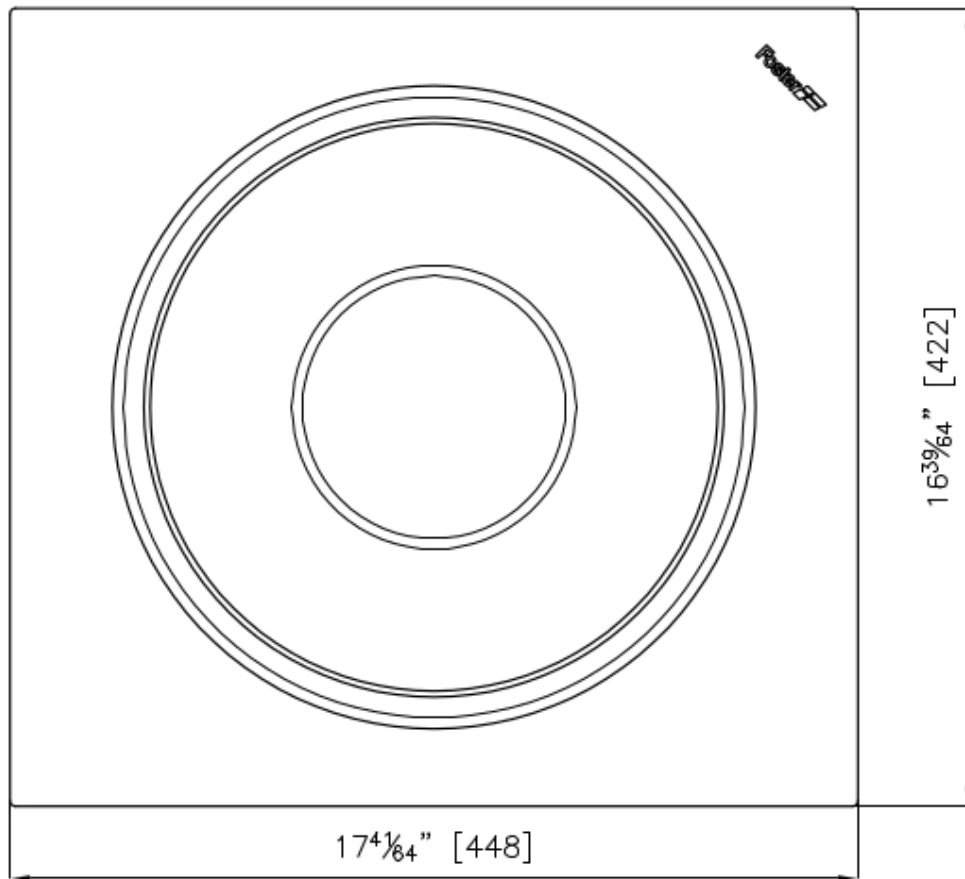

TECHNICAL DATA