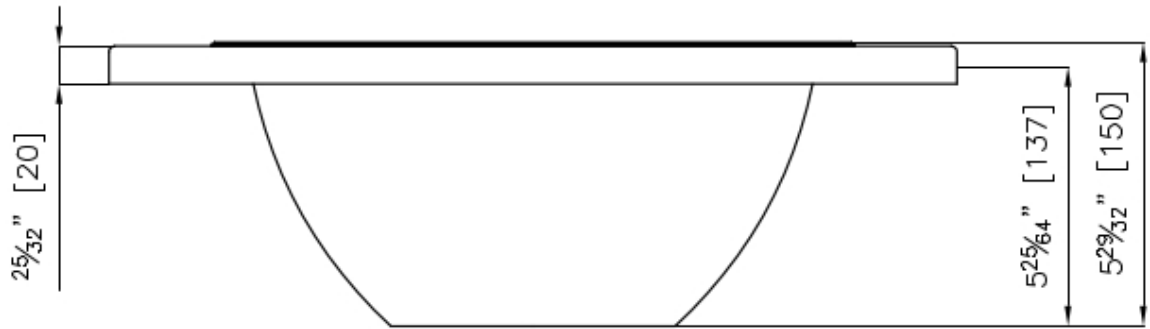

TECHNICAL DATA