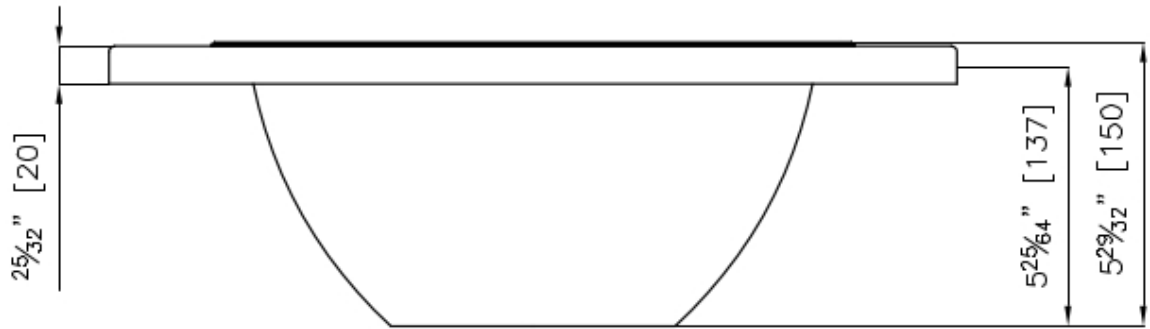

Kit bowl Ø30 cm with bamboo support

Accessories

Code: 8200 601

DETAILS

Sink accessories

Bowl-holder

Material

Bamboo

Dimensions

Bowl: Ø30 cm
Bamboo support: 44.8 x 42x2 cm
Bowl: Ø11 ¹¹/₁₆"
Bamboo support: 17 ⁴¹/₆₄"x16 ³⁹/₆₄"

TECHNICAL DATA

OPTIONAL ACCESSORIES

HappyHour