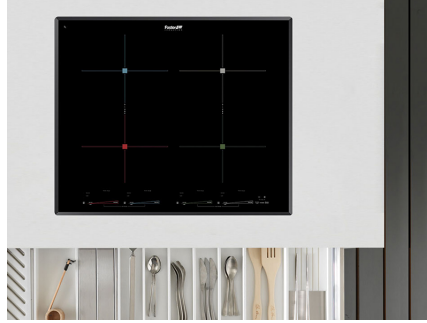

Induction Pro - Cookware set - 8pcs

Accessories

Code: 8210 008

- 1 Pot $\varnothing 9 \frac{29}{64}$ "
- 1 Deep casserole $\varnothing 7 \frac{7}{8}$ "
- 1 Deep casserole $\varnothing 9 \frac{29}{64}$ "
- 1 Deep casserole $\varnothing 6 \frac{19}{64}$ "
- 1 Pan 2 handles $\varnothing 9 \frac{29}{64}$ "
- 1 Milk boiler 1 handle $\varnothing 4 \frac{23}{32}$ "
- 1 Glass lid $\varnothing 7 \frac{7}{8}$ "
- 1 Glass lid $\varnothing 9 \frac{29}{64}$ "

DETAILS

Type of accessory

Hobs accessories

GALLERY

OPTIONAL ACCESSORIES

FINALMENTE, THE TOP
OUTDOOR EXPERIENCE

Milano Induction cooktop