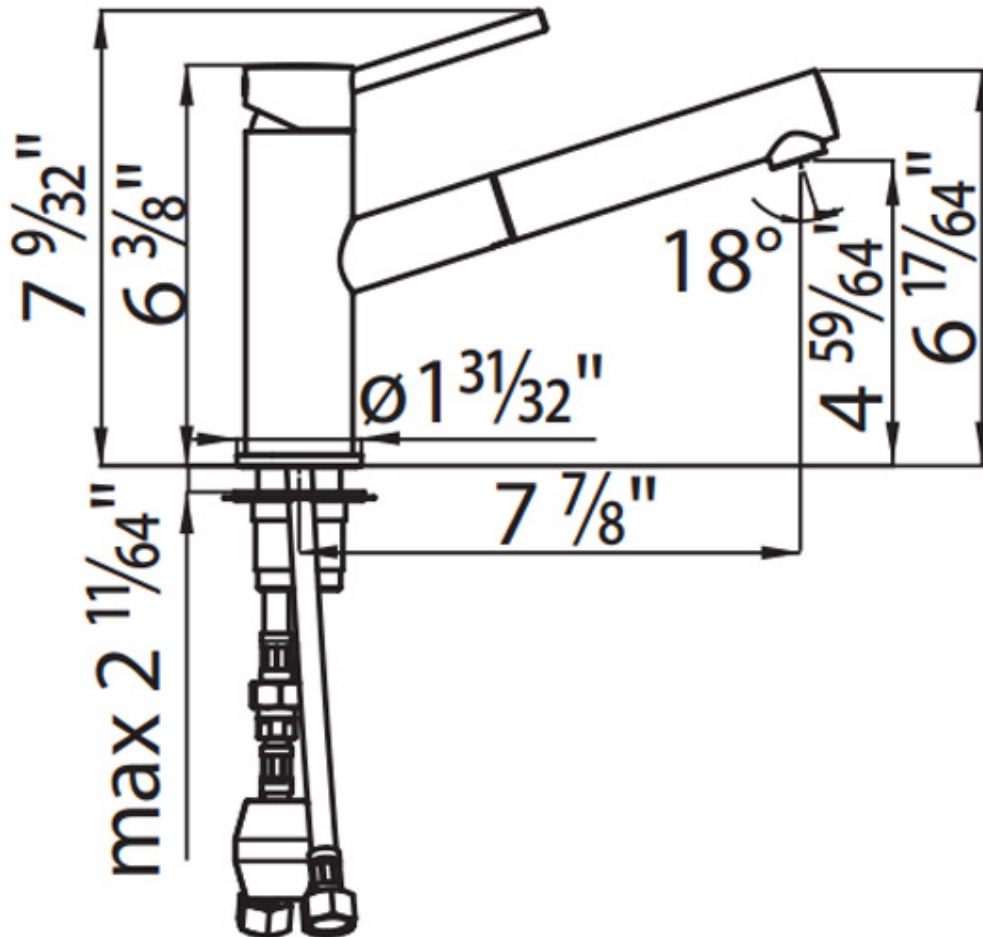

Faucet Elba - 8466 015

Faucets

Code: 8466 015

DETAILS

Texture Chromed

Material Brass

Cartridge With ceramic discs

Rotating angle 140°

Mixer hole $\varnothing 1 \frac{3}{8}$ "

Max worktop thickness $2 \frac{11}{64}$ "

Mixer type Single lever mixer tap with rotating barrel and extractable shower head.

Notes: Strengthening plate included

FEATURES

Rotating angle

All the taps have a wide angle of rotation. Some models even permit a full 360° rotation.

Strengthening plate

Foster's mixer taps are equipped with the strengthening plate that offers perfect stability on any sink.

TECHNICAL DATA

RECOMMENDED PAIRINGS

Milano Cooktop 4 burners inLine
- 7640 900

Sink Leonardo 20" x 20" - U/M -
1013 660