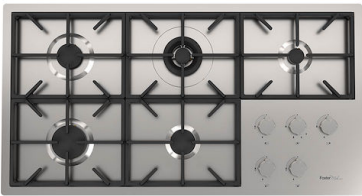

## Faucet Capri

Faucets

Code: 8467 005

Single lever mixer tap with rotating barrel and extractable shower head.  
Polished finish.

## Strengthening plate

Foster's mixer taps are equipped with the strengthening plate that offers perfect stability on any sink.

---

## RECOMMENDED PAIRINGS

Milano Cooktop 5 burners

Sink Leonardo 33" x 20" – U/M