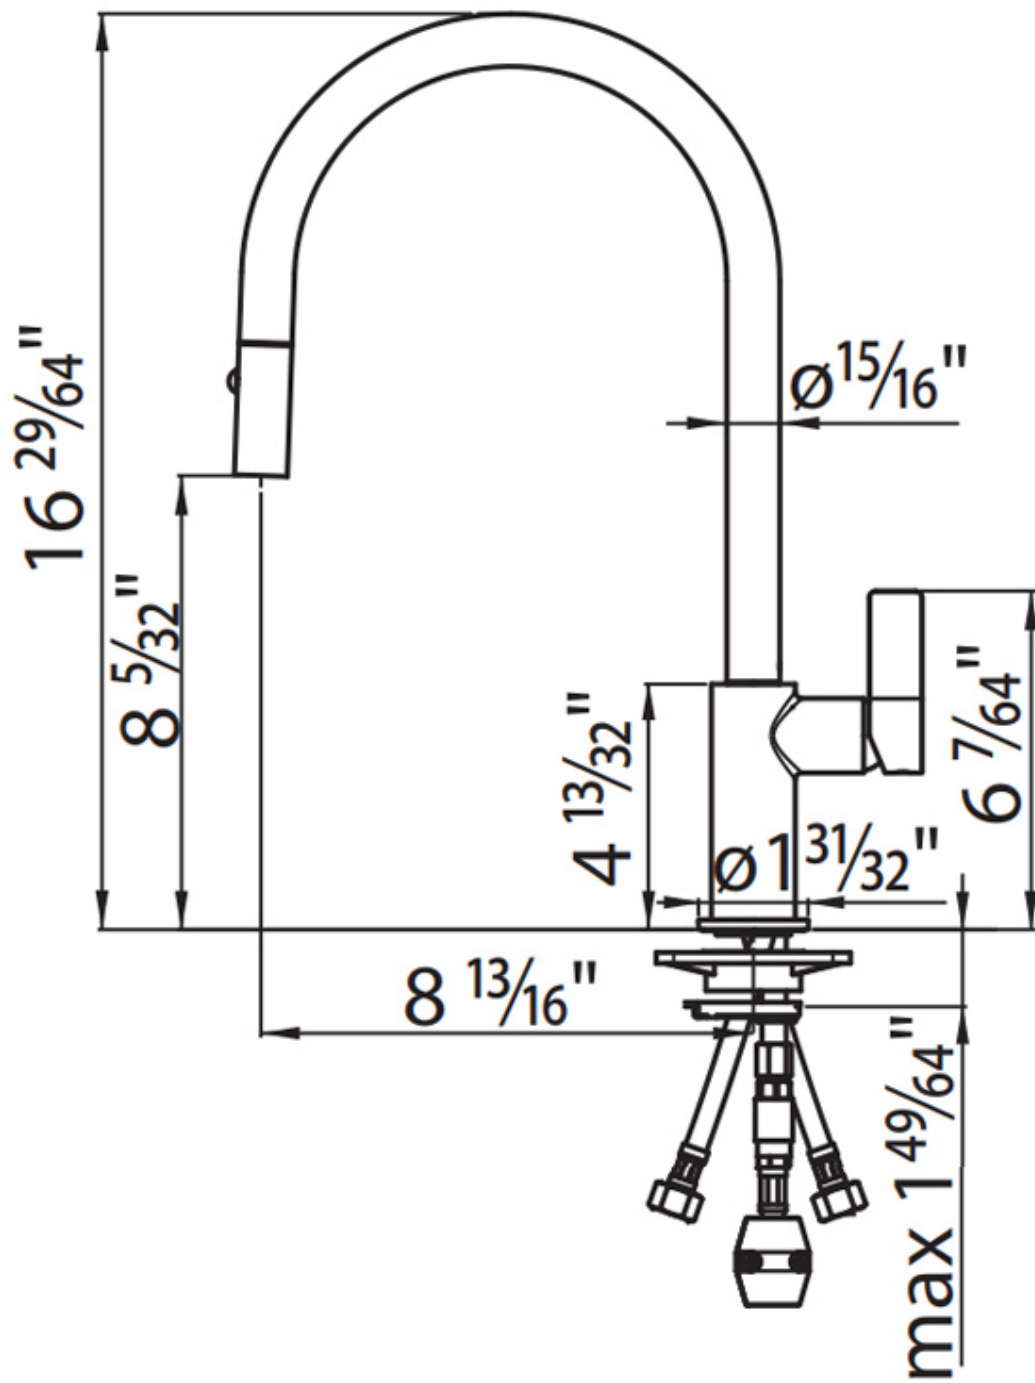

TECHNICAL DATA