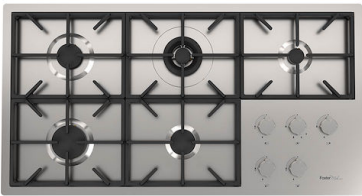

## Faucet Capri | Satin finish

Faucets

Code: 8467 105

Single lever mixer tap with rotating barrel and extractable shower head

## Strengthening plate

Foster's mixer taps are equipped with the strengthening plate that offers perfect stability on any sink.

---

## RECOMMENDED PAIRINGS

Milano Cooktop 5 burners

Sink Leonardo 33" x 20" – U/M