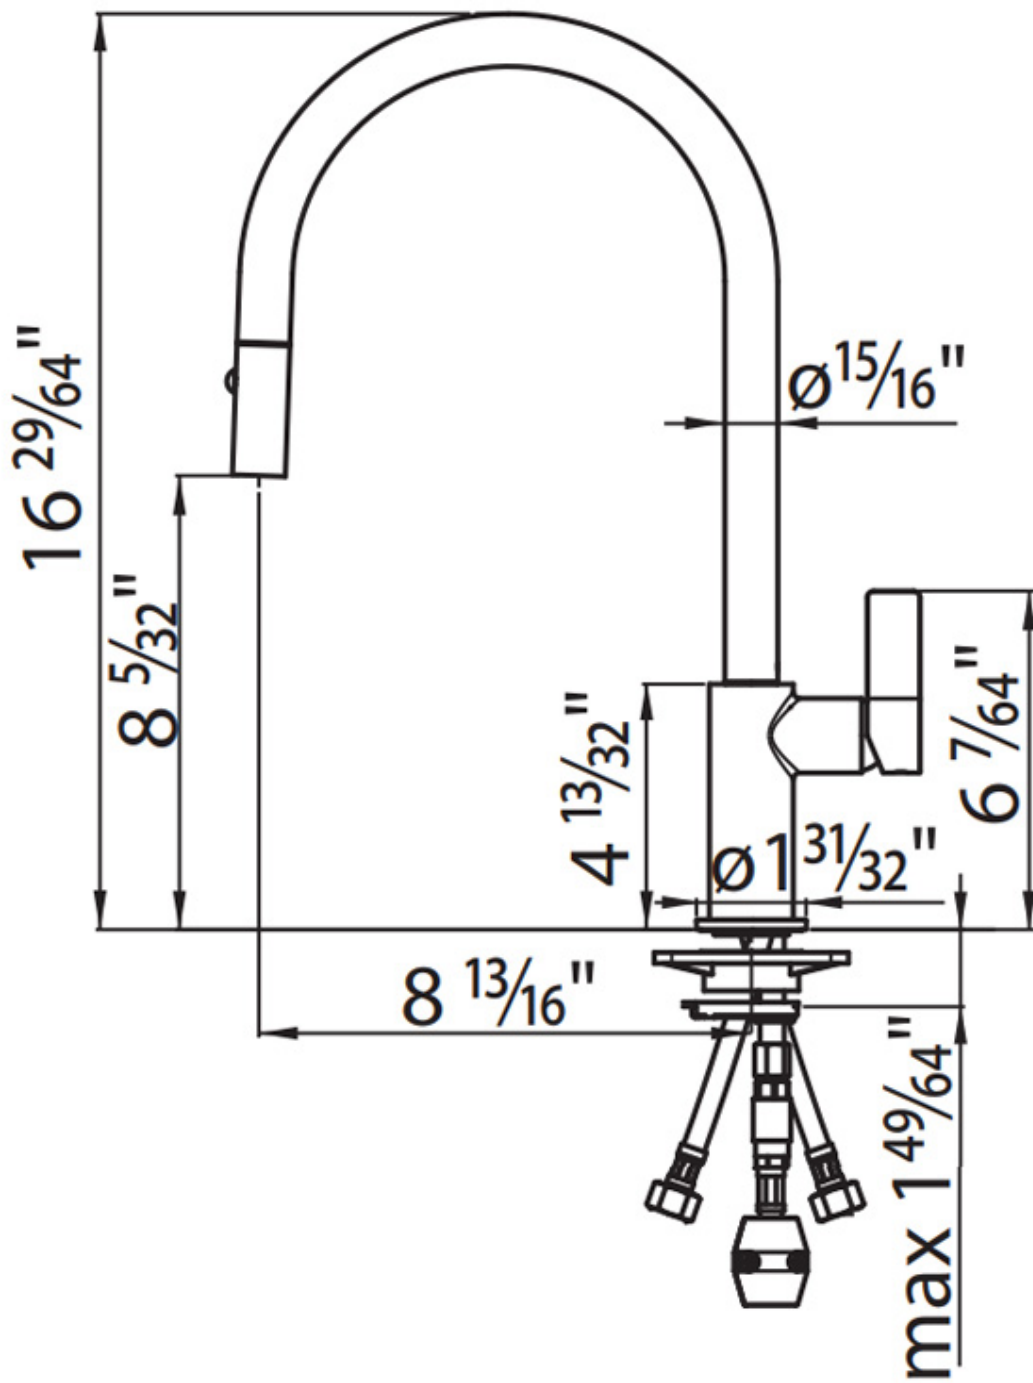

TECHNICAL DATA