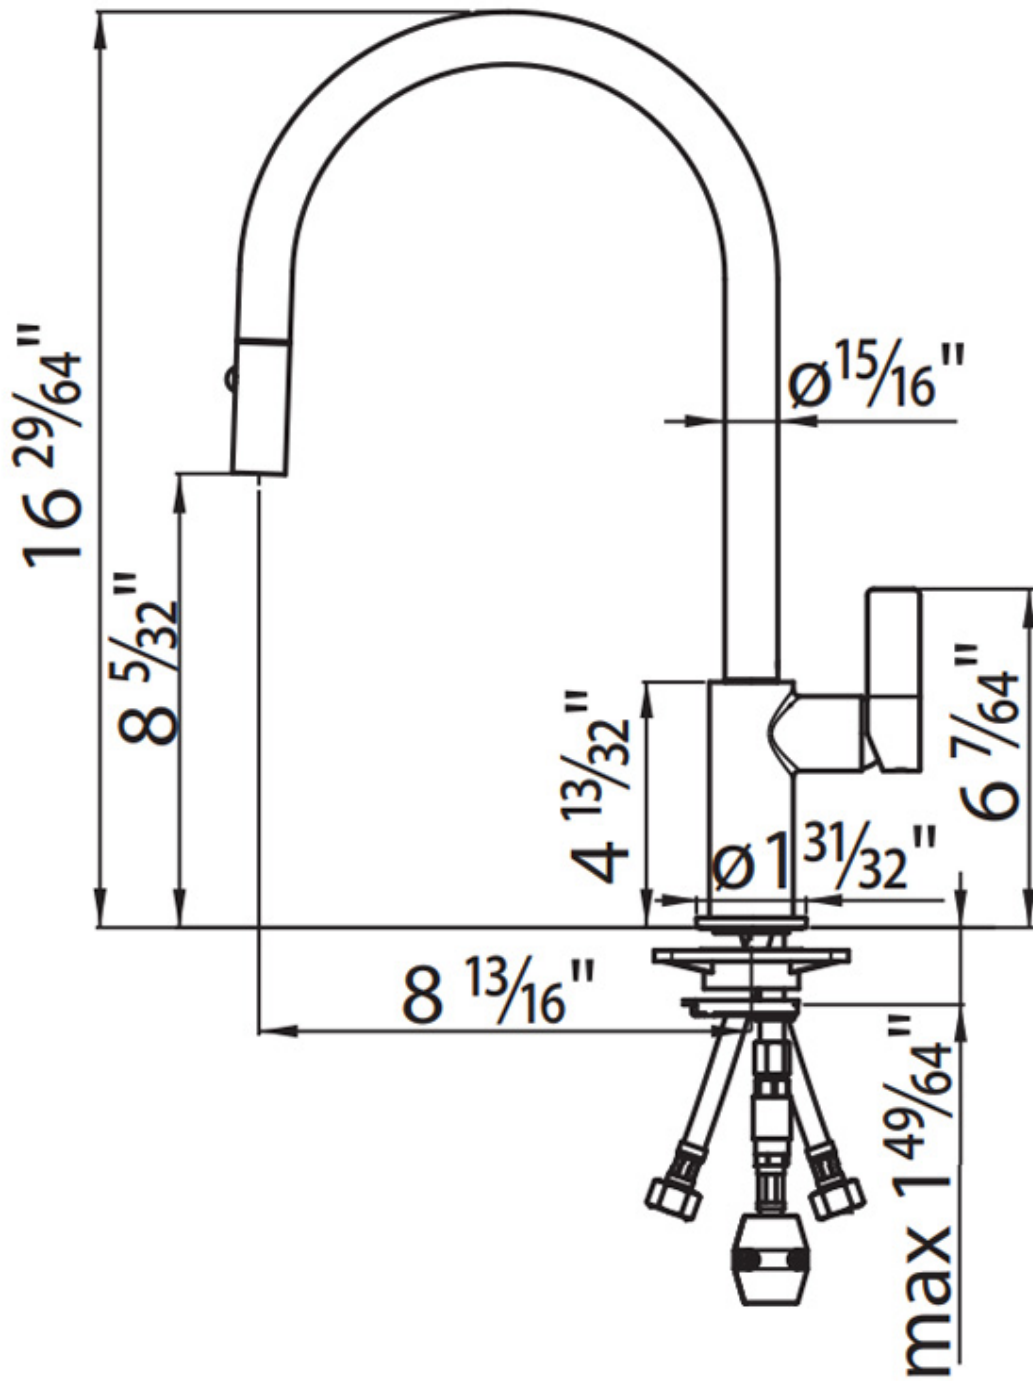

---

Mixer hole  $\varnothing 1 \frac{3}{8}''$

---

Max worktop thickness  $1 \frac{49}{64}''$

---

Max flowrate 1.75 GPM (6,6 Lt/Min)

---

Mixer type Single lever faucet with rotating barrel and extractable double jet shower

## FEATURES

**Rotating angle** All the taps have a wide angle of rotation. Some models even permit a full 360° rotation.

---

**Strengthening plate** Foster's mixer taps are equipped with the strengthening plate that offers perfect stability on any sink.

## RECOMMENDED PAIRINGS

**Milano Cooktop 5 burners**  
7638 900

**Sink Leonardo 33" x 20" - U/M**  
1014 660