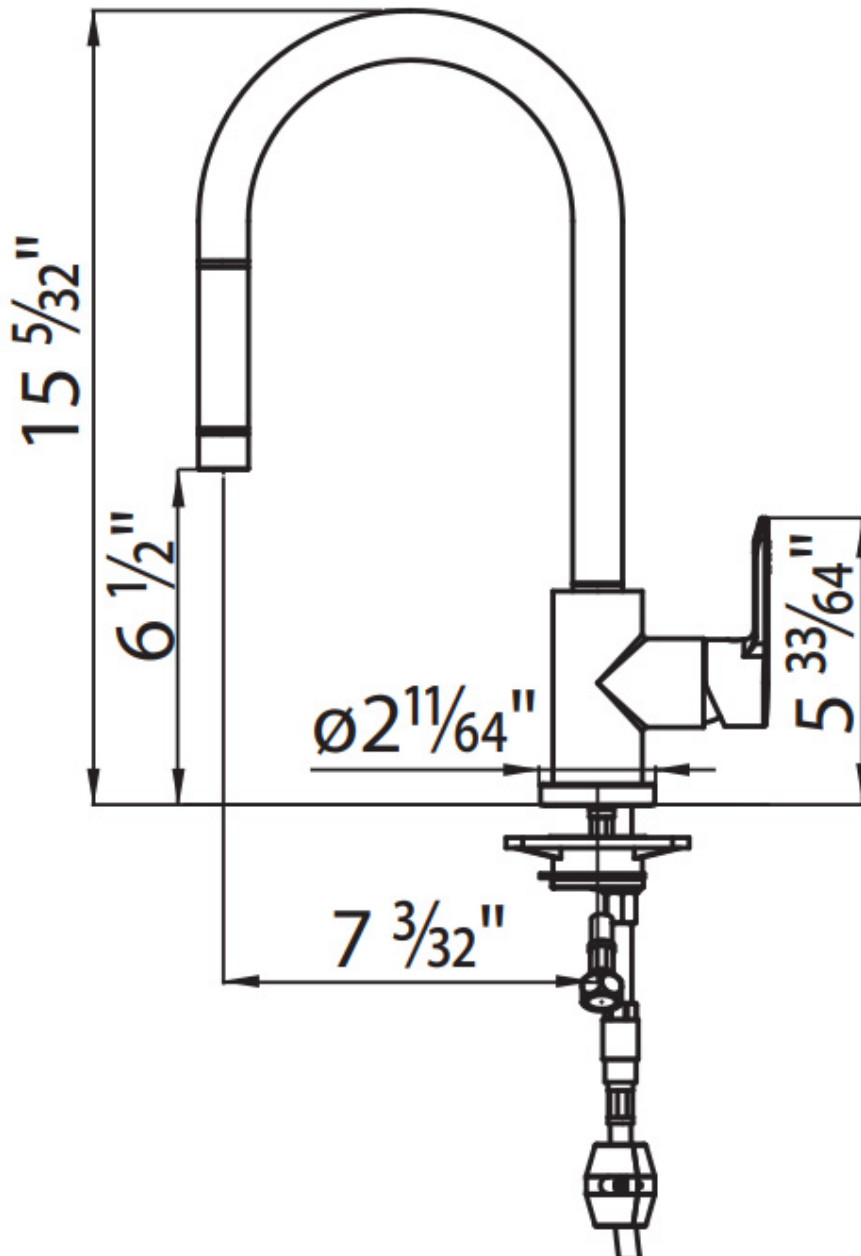

---

Mixer hole  $\varnothing 1 \frac{3}{8}''$

---

Max worktop thickness  $2 \frac{2}{16}''$

---

Max flowrate 1.75 GPM (6,6 Lt/Min)

---

Mixer type Single lever faucet with rotating barrel and extractable shower

## FEATURES

Rotating angle

All the taps have a wide angle of rotation. Some models even permit a full 360° rotation.

Strengthening plate

Foster's mixer taps are equipped with the strengthening plate that offers perfect stability on any sink.

## TECHNICAL DATA

## RECOMMENDED PAIRINGS

**Milano Cooktop 5 burners**  
7638 900

**Sink Leonardo 33" x 20" - U/M**  
1014 660