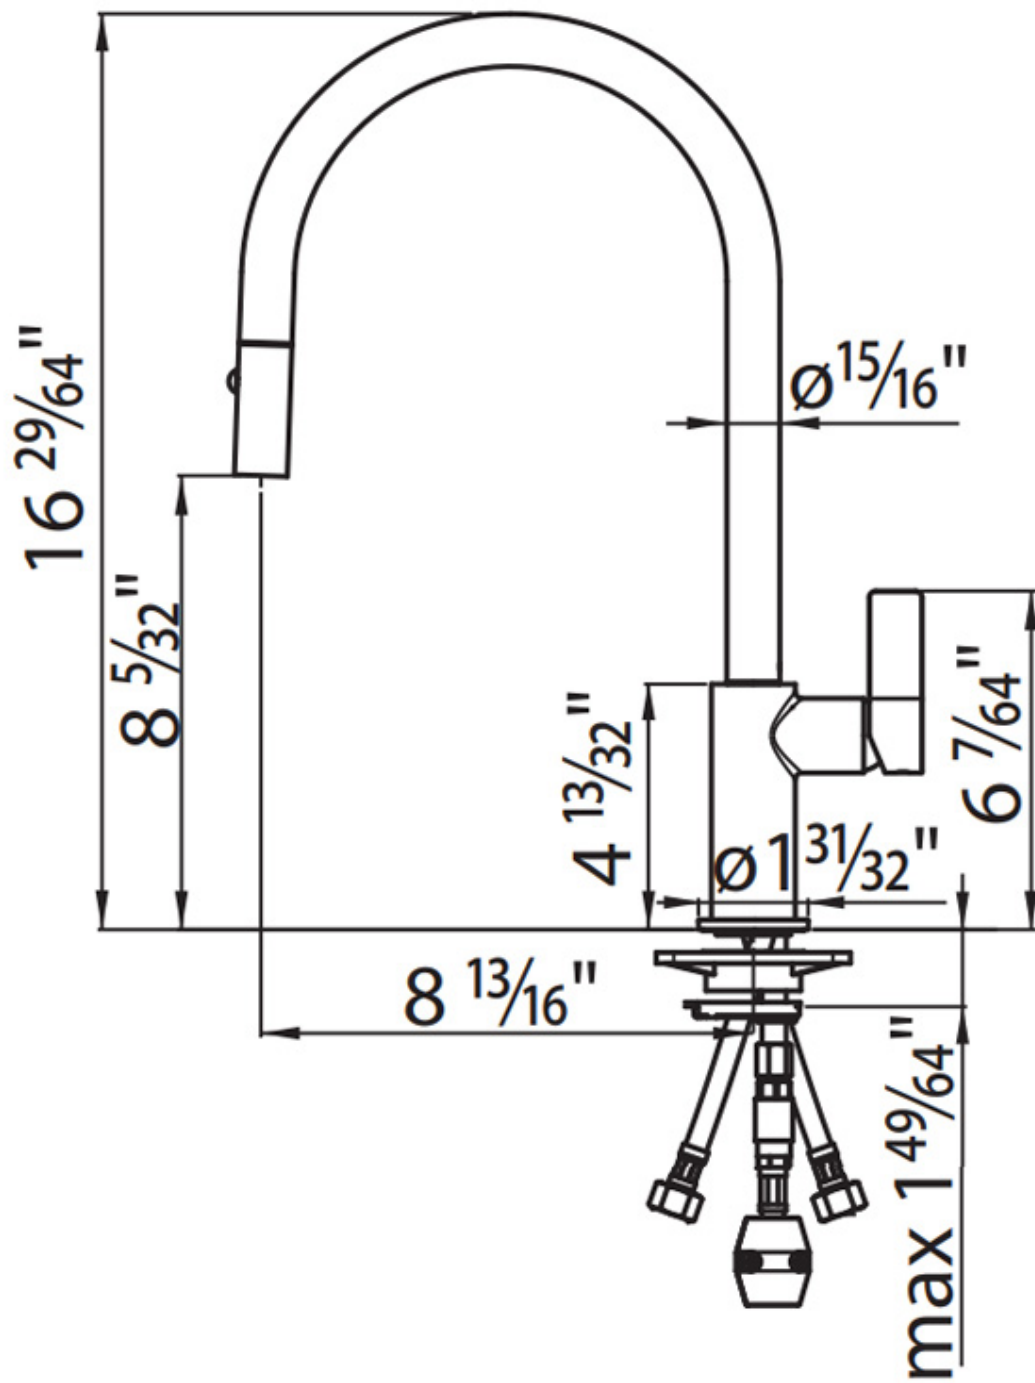

Cartridge With ceramic discs

Rotating angle 180°

Mixer hole $\varnothing 1 \frac{3}{8}''$

Max worktop thickness $1 \frac{49}{64}''$

Max flowrate 1.75 GPM (6,6 Lt/Min)

Mixer type Single lever faucet with rotating barrel and extractable double jet shower

Notes: Strengthening plate included

FEATURES

Rotating angle All the taps have a wide angle of rotation. Some models even permit a full 360° rotation.

Strengthening plate Foster's mixer taps are equipped with the strengthening plate that offers perfect stability on any sink.

Double jet (flow and rain) Several models are equipped with a switch to easily change the flow from continuous to shower.

TECHNICAL DATA

RECOMMENDED PAIRINGS

Milano Cooktop 5 burners
7638 900

Sink Leonardo 33" x 20" - U/M
1014 660