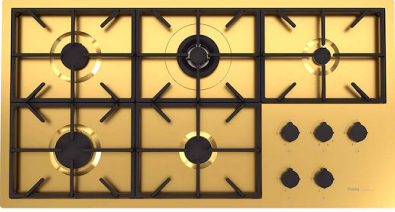

---

Rotating angle All the taps have a wide angle of rotation. Some models even permit a full 360° rotation.

---

Strengthening plate Foster's mixer taps are equipped with the strengthening plate that offers perfect stability on any sink.

## RECOMMENDED PAIRINGS

**Milano Cooktop Gold 5 burners**  
7638 909

**Sink Leonardo Gold 33" x 20" - U/M**  
1014 669