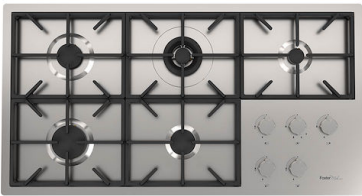

Rotating angle 360°

Mixer hole $\varnothing 1 \frac{3}{8}''$

Max worktop thickness $1 \frac{19}{64}''$

Mixer type Single lever faucet with rotating barrel and extractable double jet shower

Notes: Strengthening plate included

FEATURES

COLLAPSIBILE BARREL

Feature that makes it possible to foresee the sink in front of a window, so as to enjoy the natural light.

Rotating angle

All the taps have a wide angle of rotation. Some models even permit a full 360° rotation.

Strengthening plate

Foster's mixer taps are equipped with the strengthening plate that offers perfect stability on any sink.

Double jet (flow and rain)

Several models are equipped with a switch to easily change the flow from continuous to shower.

TECHNICAL DATA

GALLERY

RECOMMENDED PAIRINGS

Milano Cooktop 5 burners

Sink Leonardo 33" x 20" – U/M