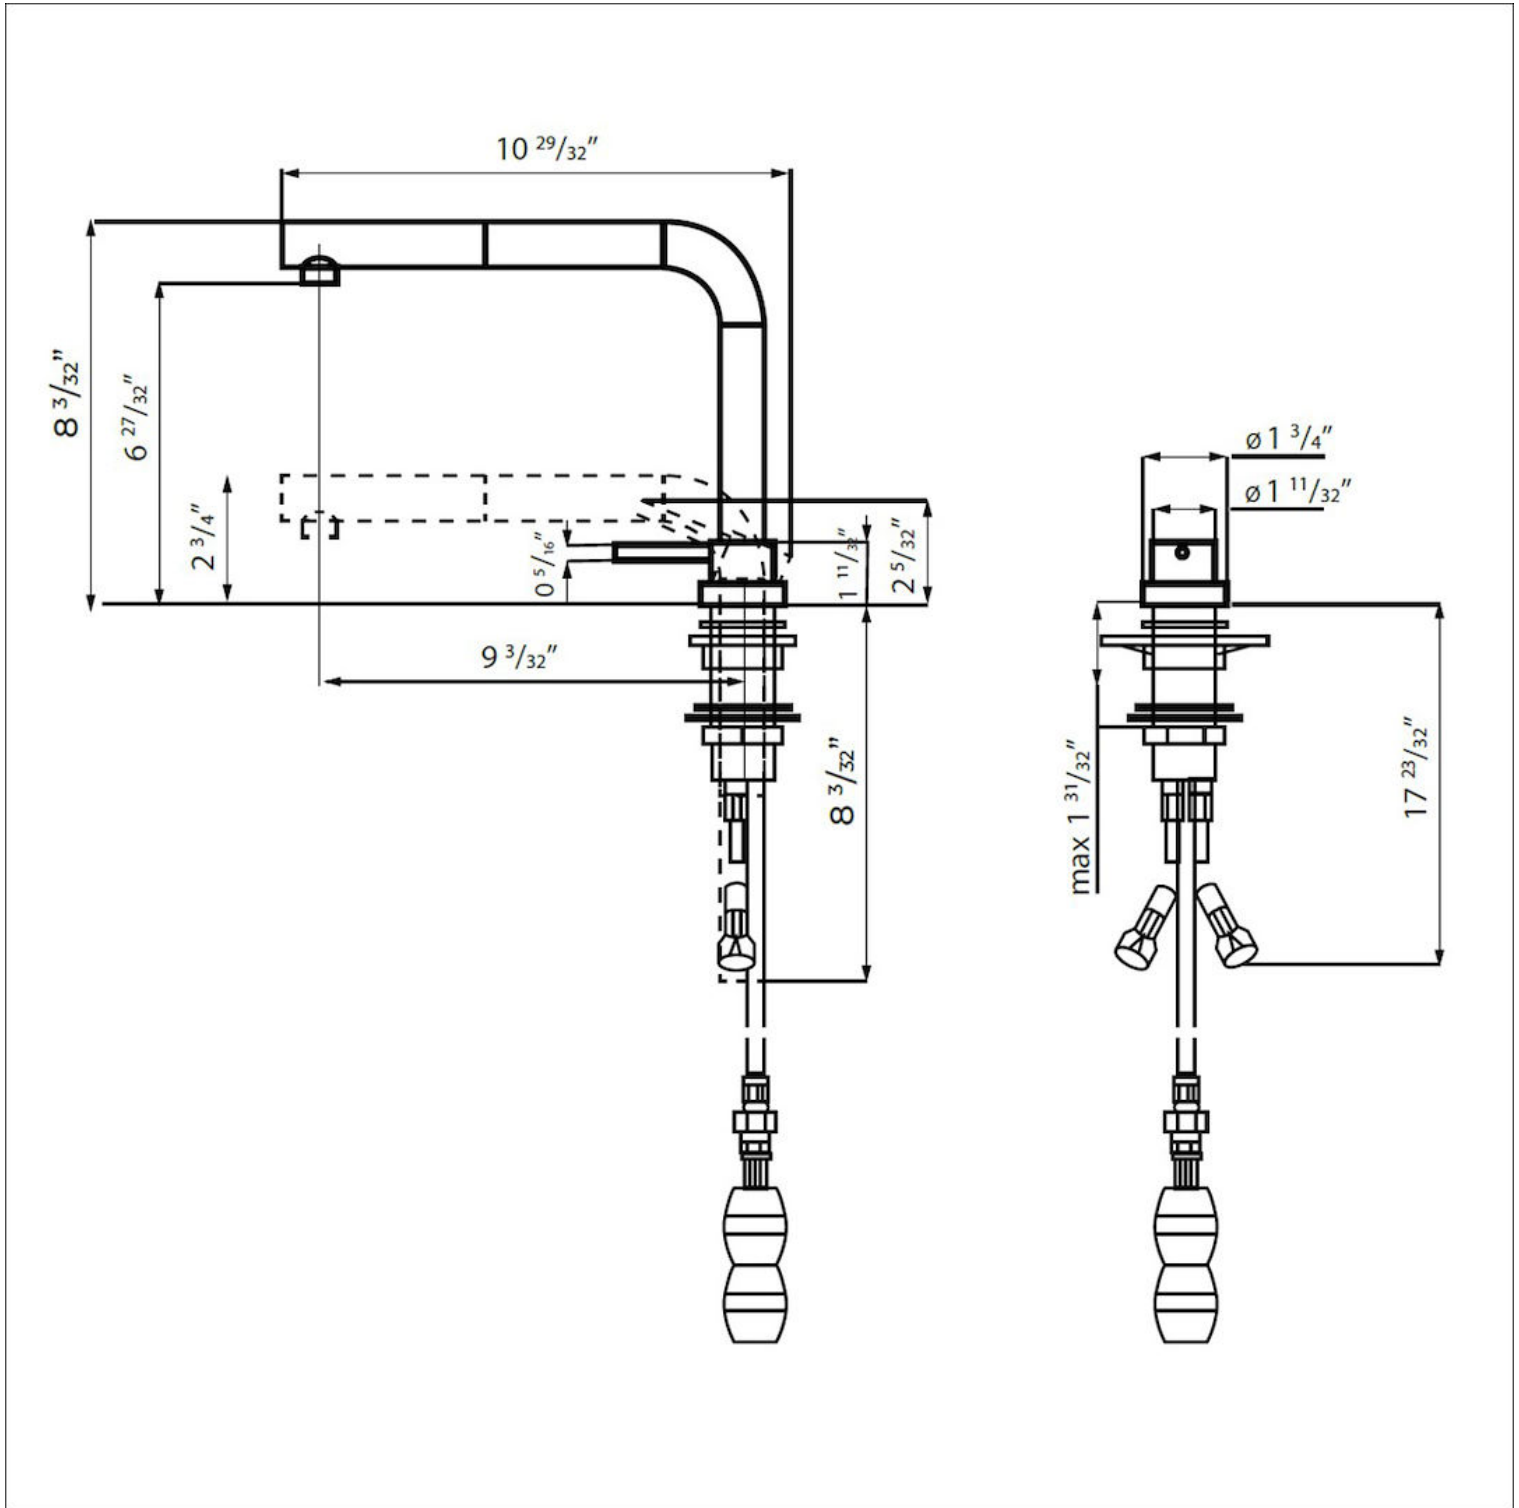

Rotating angle 360°

Mixer hole $\varnothing 1 \frac{3}{8}''$

Max worktop thickness $1 \frac{19}{64}''$

Mixer type Single lever faucet with rotating barrel and extractable double jet shower

Notes: Strengthening plate included

FEATURES

COLLAPSIBILE BARREL

Feature that makes it possible to foresee the sink in front of a window, so as to enjoy the natural light.

Rotating angle

All the taps have a wide angle of rotation. Some models even permit a full 360° rotation.

Strengthening plate

Foster's mixer taps are equipped with the strengthening plate that offers perfect stability on any sink.

Double jet (flow and rain)

Several models are equipped with a switch to easily change the flow from continuous to shower.

TECHNICAL DATA

GALLERY

RECOMMENDED PAIRINGS

Milano Cooktop 5 burners

Sink Leonardo 33" x 20" – U/M