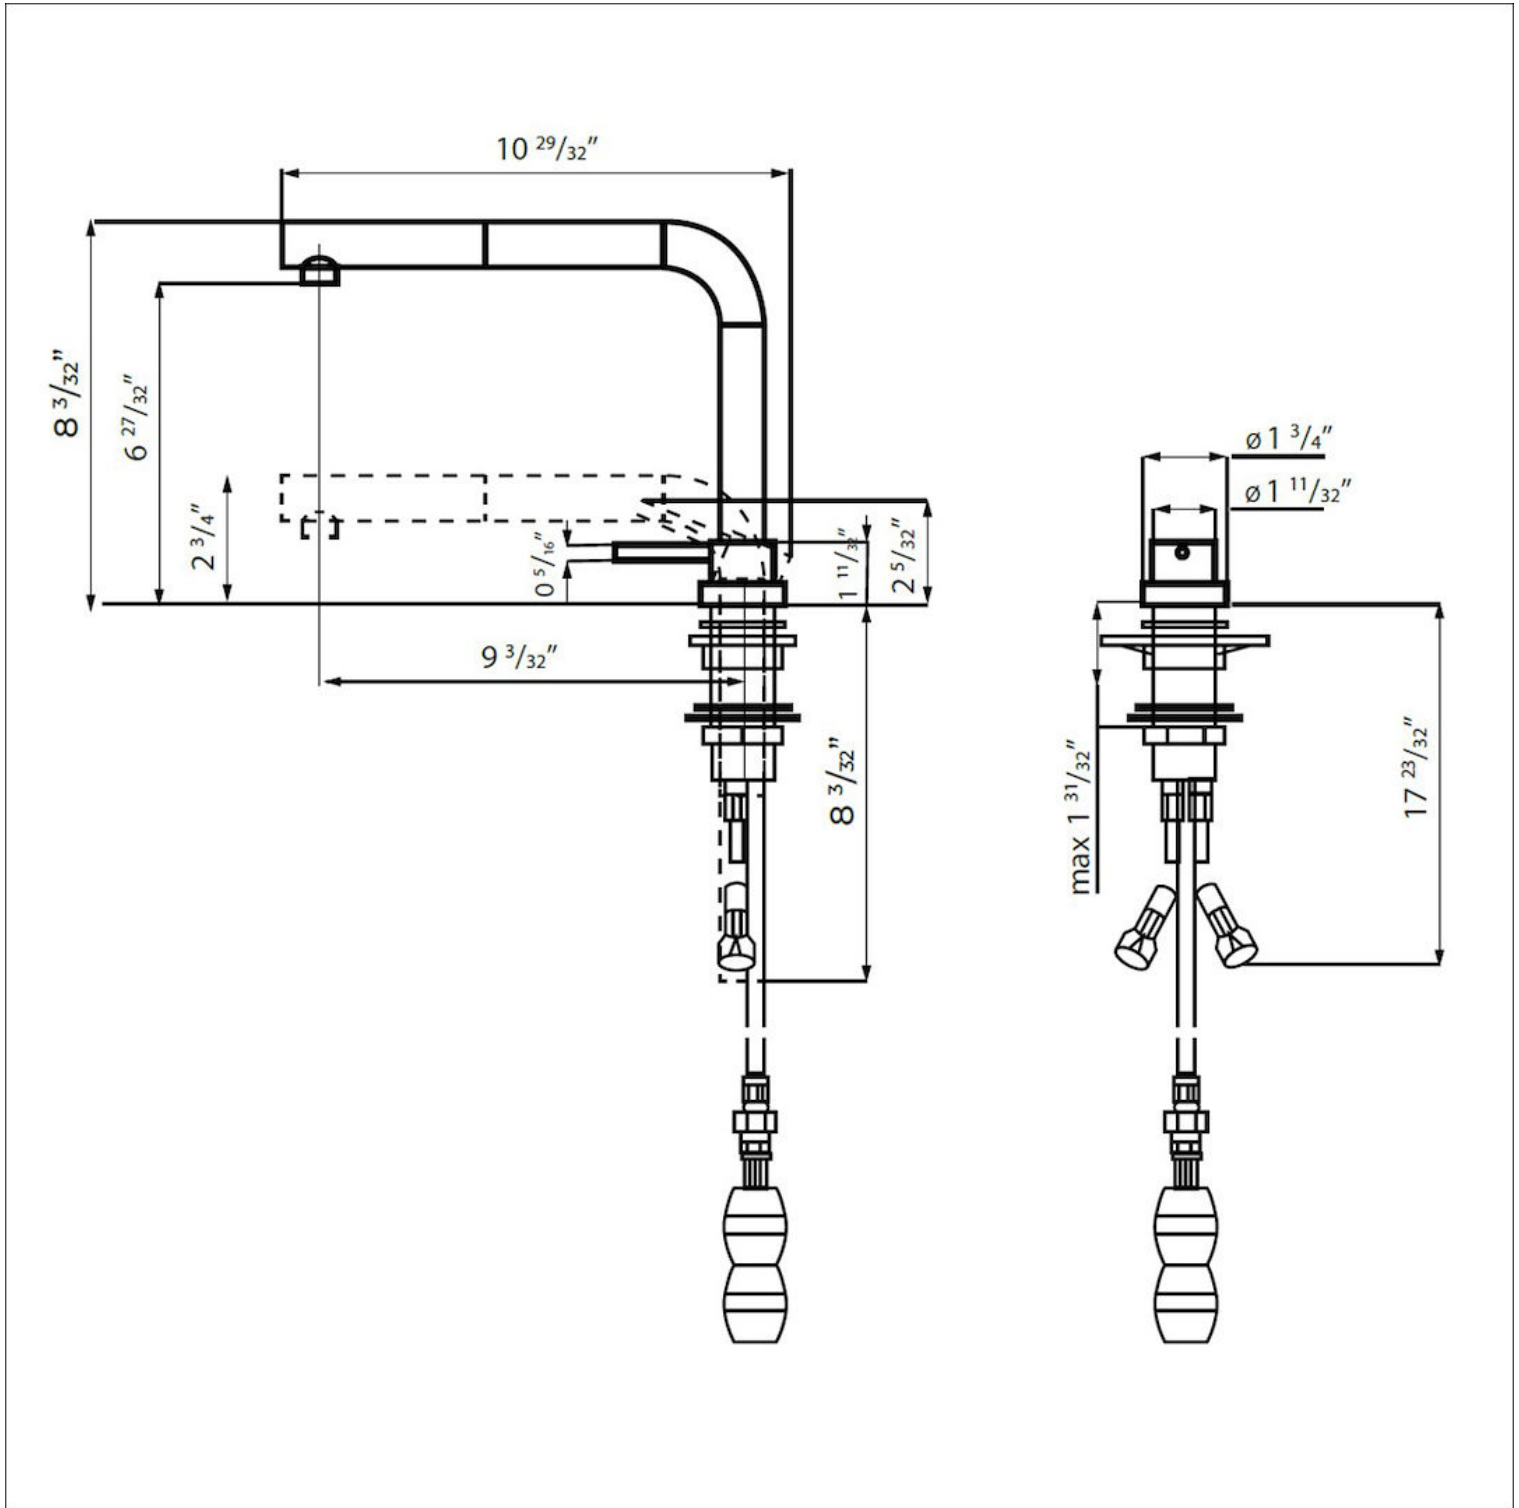

Rotating angle 360°

Mixer hole $\varnothing 1 \frac{3}{8}''$

Max worktop thickness $1 \frac{19}{64}''$

Max flowrate 1.75 GPM (6,6 Lt/Min)

Mixer type Single lever faucet with rotating barrel and extractable double jet shower

Notes: Strengthening plate included

FEATURES

COLLAPSIBILE BARREL

Feature that makes it possible to foresee the sink in front of a window, so as to enjoy the natural light.

Rotating angle

All the taps have a wide angle of rotation. Some models even permit a full 360° rotation.

Strengthening plate

Foster's mixer taps are equipped with the strengthening plate that offers perfect stability on any sink.

Double jet (flow and rain)

Several models are equipped with a switch to easily change the flow from continuous to shower.

TECHNICAL DATA

RECOMMENDED PAIRINGS

Milano Cooktop 5 burners
7638 900

Sink Leonardo 33" x 20" - U/M
1014 660