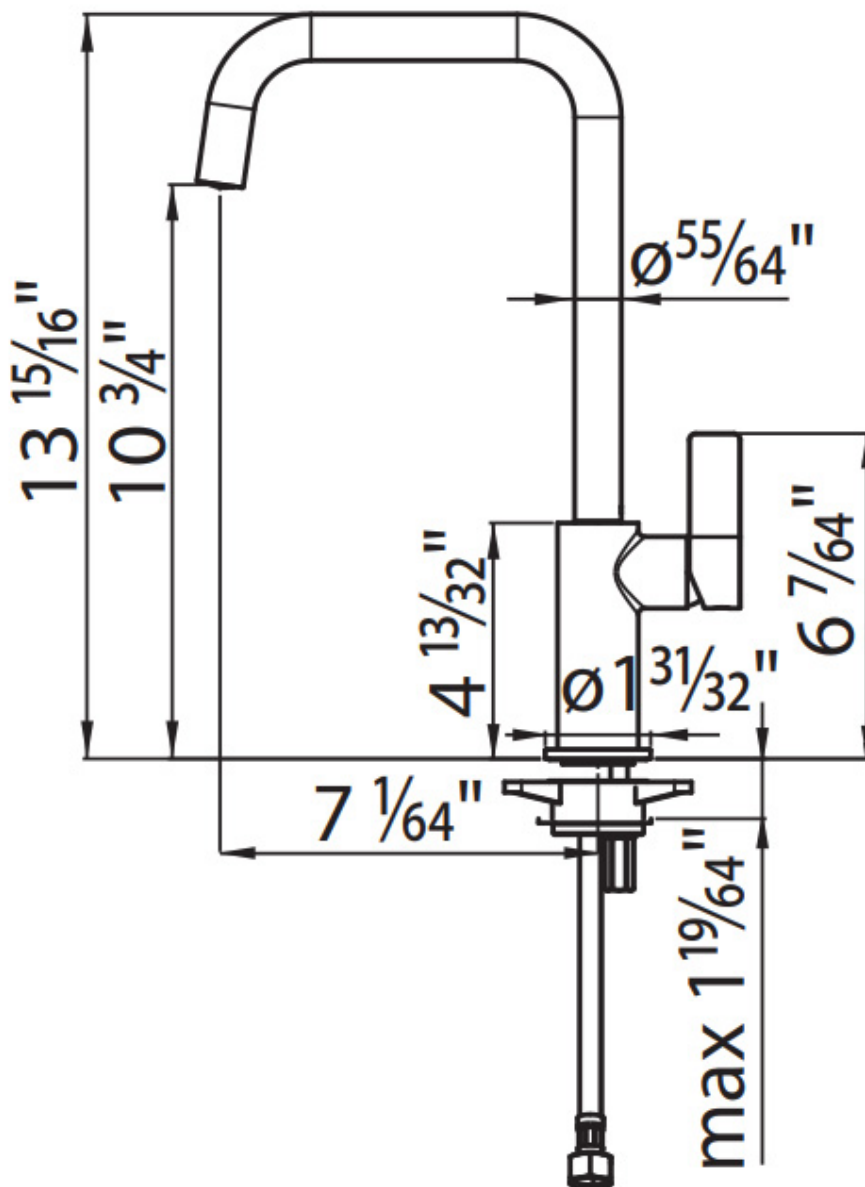

Faucet Sicilia

Faucets

Code: 8485 005

DETAILS

Texture Polished

Material Brass

Cartridge With ceramic discs

Rotating angle 360°

Mixer hole $\varnothing 1 \frac{3}{8}''$

Max worktop thickness $1 \frac{19}{64}''$

Mixer type Single lever mixer tap with rotating barrel.

Notes: Strengthening plate included

FEATURES

Rotating angle

All the taps have a wide angle of rotation. Some models even permit a full 360° rotation.

Strengthening plate

Foster's mixer taps are equipped with the strengthening plate that offers perfect stability on any sink.

TECHNICAL DATA

GALLERY

RECOMMENDED PAIRINGS

Milano Cooktop 4 burners inLine

Sink Leonardo 33" x 20" – U/M