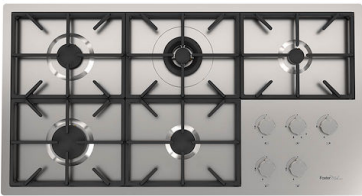

## Faucet Salina

Faucets

Code: 8487 005

Polished finish

## Strengthening plate

Foster's mixer taps are equipped with the strengthening plate that offers perfect stability on any sink.

---

## RECOMMENDED PAIRINGS

Milano Cooktop 5 burners

Sink Leonardo 33" x 20" – U/M