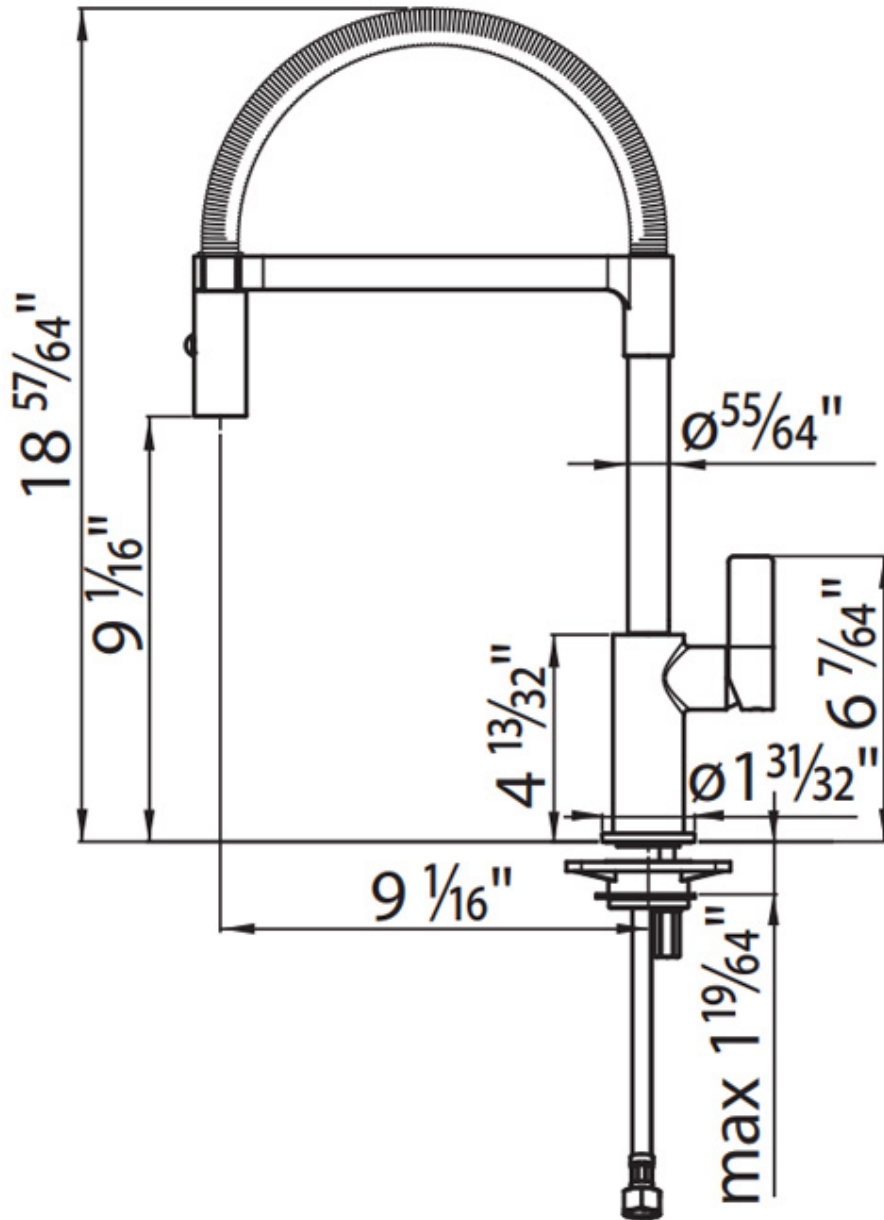

TECHNICAL DATA