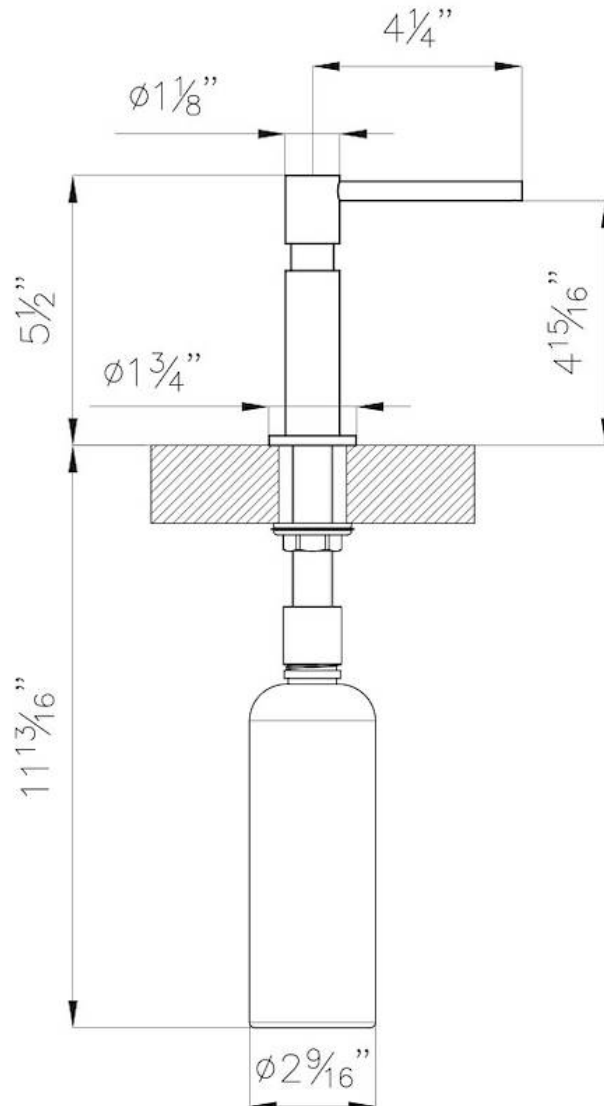

### DETAILS

Material Brass

---

Texture Chromed

---

Sink accessories Colander

---

Built-in hole Ø 35mm

### Foster Soap dispenser

**8520 010** polished finish

**8520 100** satin finish

- \* hole for tap's building-in:  $\phi 1\frac{3}{8}$ "
- \* max worktop thickness:  $1\frac{9}{16}$ "
- \* holds up to 15 ounces of soap