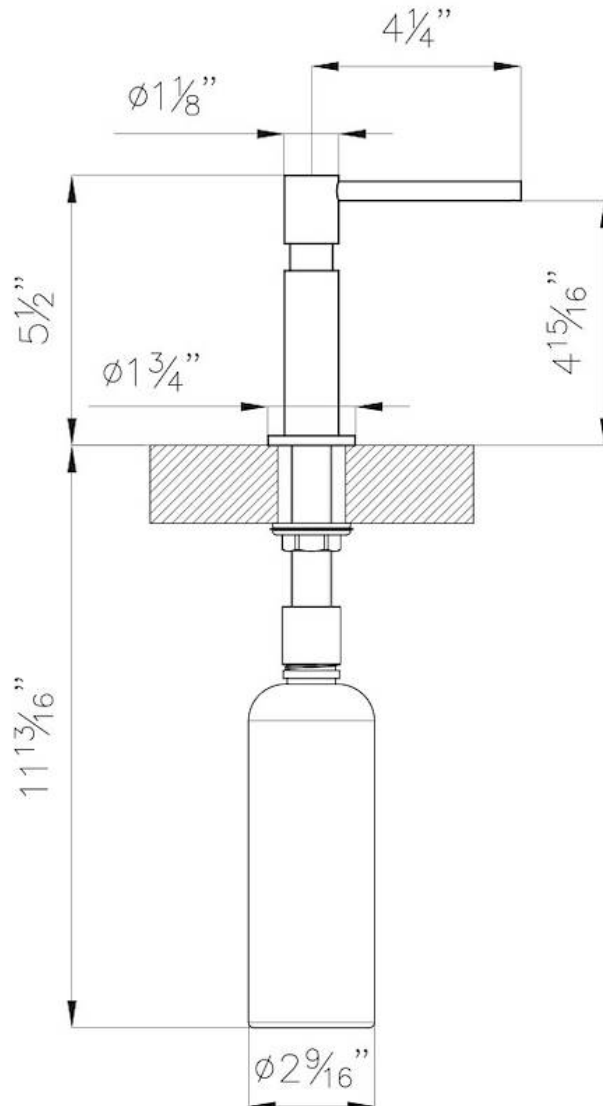

Sink accessories Dispenser

Built-in hole Ø 35mm

TECHNICAL DATA

Foster Soap dispenser

8520 010 polished finish

8520 100 satin finish

- * hole for tap's building-in: $\phi 1\frac{3}{8}$ "
- * max worktop thickness: $1\frac{9}{16}$ "
- * holds up to 15 ounces of soap