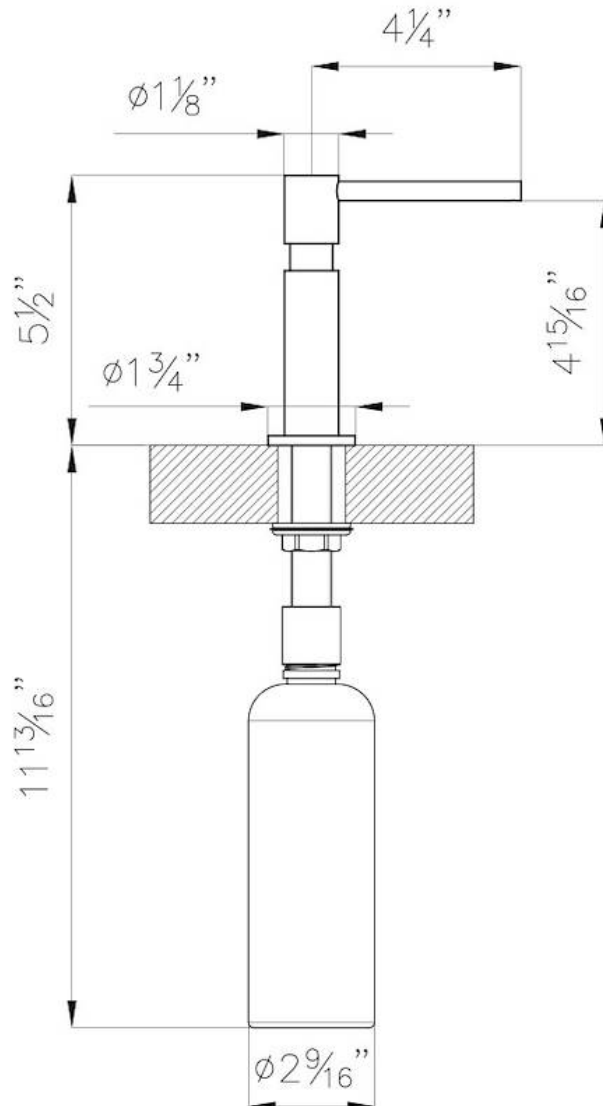

Dispenser Evo Gun Metal

Accessories

Code: 8520 856

Built-in liquid soap/detergent dispenser

DETAILS

Coloring Gun Metal

Finish PVD

Sink accessories Colander

Built-in hole Ø 35mm

TECHNICAL DATA

Foster Soap dispenser

8520 010 polished finish

8520 100 satin finish

- * hole for tap's building-in: $\phi 1\frac{3}{8}$ "
- * max worktop thickness: $1\frac{9}{16}$ "
- * holds up to 15 ounces of soap