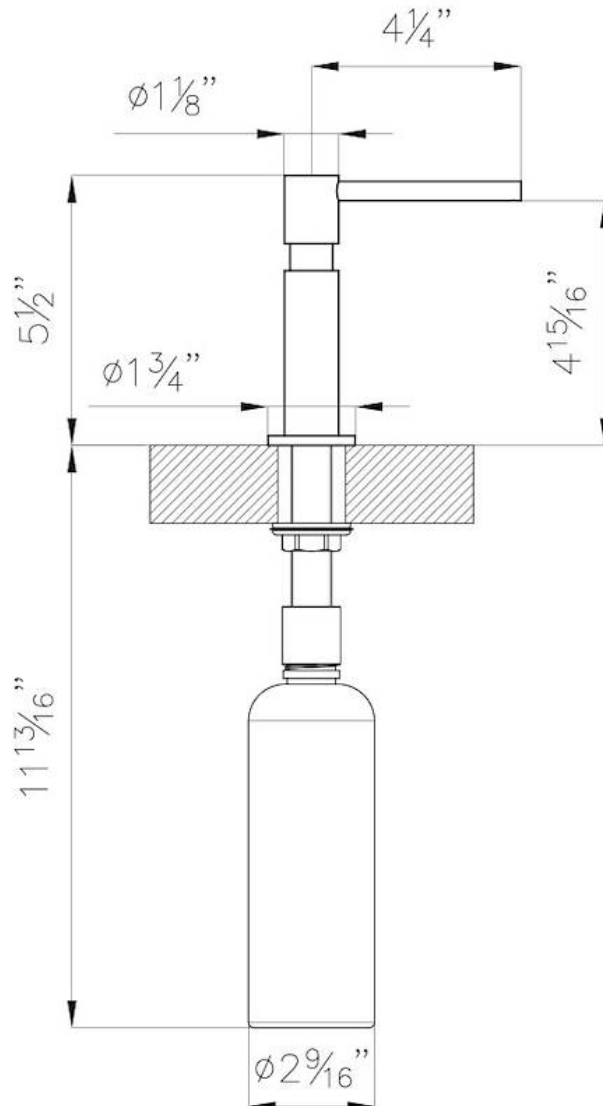

Sink accessories Dispenser

Built-in hole Ø 35mm

TECHNICAL DATA

Foster Soap dispenser

8520 010 polished finish

8520 100 satin finish

- * hole for tap's building-in: $\phi 1 \frac{3}{8}$
- * max worktop thickness: $1 \frac{9}{16}$
- * holds up to 15 ounces of soap