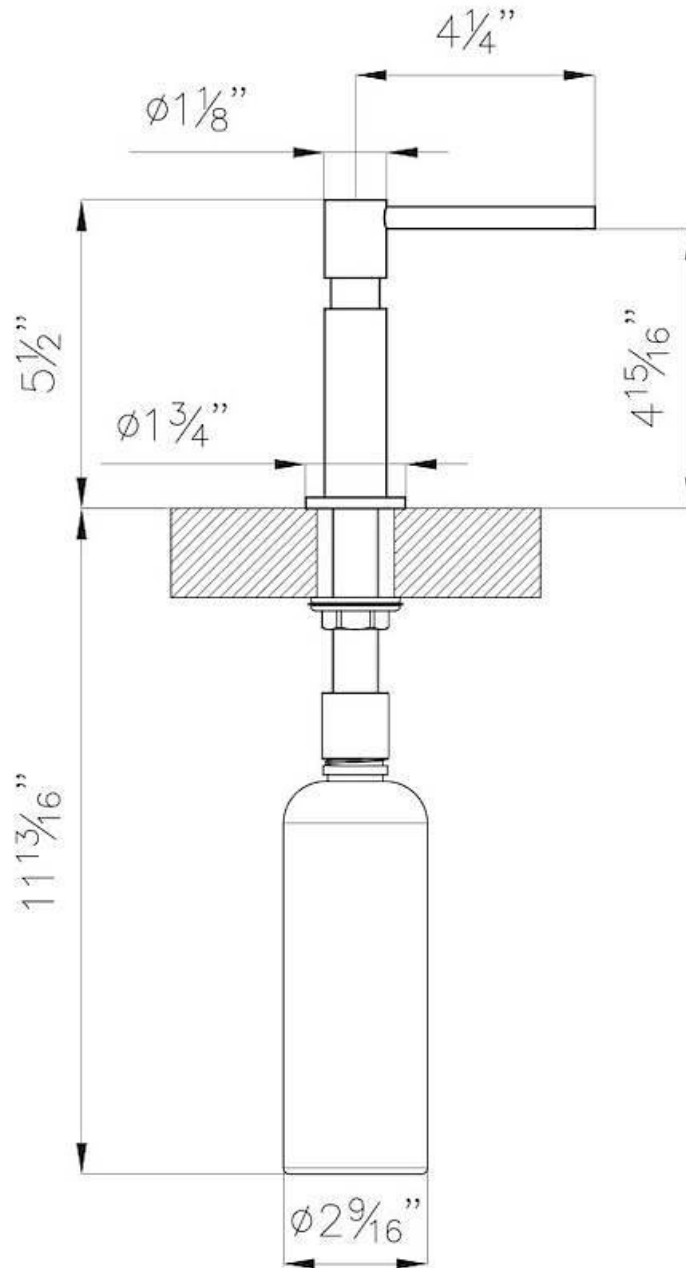

Dispenser Evo satin Copper

Accessories

Code: 8520 158

Built-in dispenser for liquid detergent/soap

DETAILS

Coloring Copper

Finish PVD

Texture Satin

Sink accessories Dispenser

Built-in hole Ø 35mm

TECHNICAL DATA

- * hole for tap's building-in: $\phi 1\frac{3}{8}$ "
- * max worktop thickness: $1\frac{9}{16}$ "
- * holds up to 15 ounces of soap