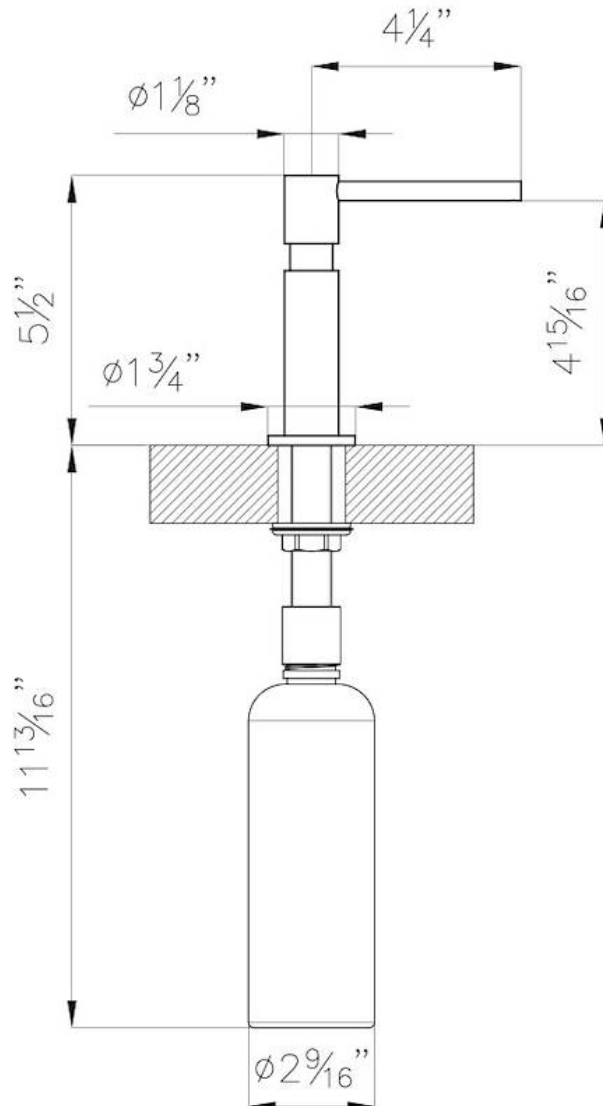

Coloring Matt Black

Built-in hole Ø 35mm

TECHNICAL DATA

Foster Soap dispenser

8520 010 polished finish

8520 100 satin finish

- * hole for tap's building-in: $\phi 1" \frac{3}{8}$
- * max worktop thickness: $1" \frac{9}{16}$
- * holds up to 15 ounces of soap