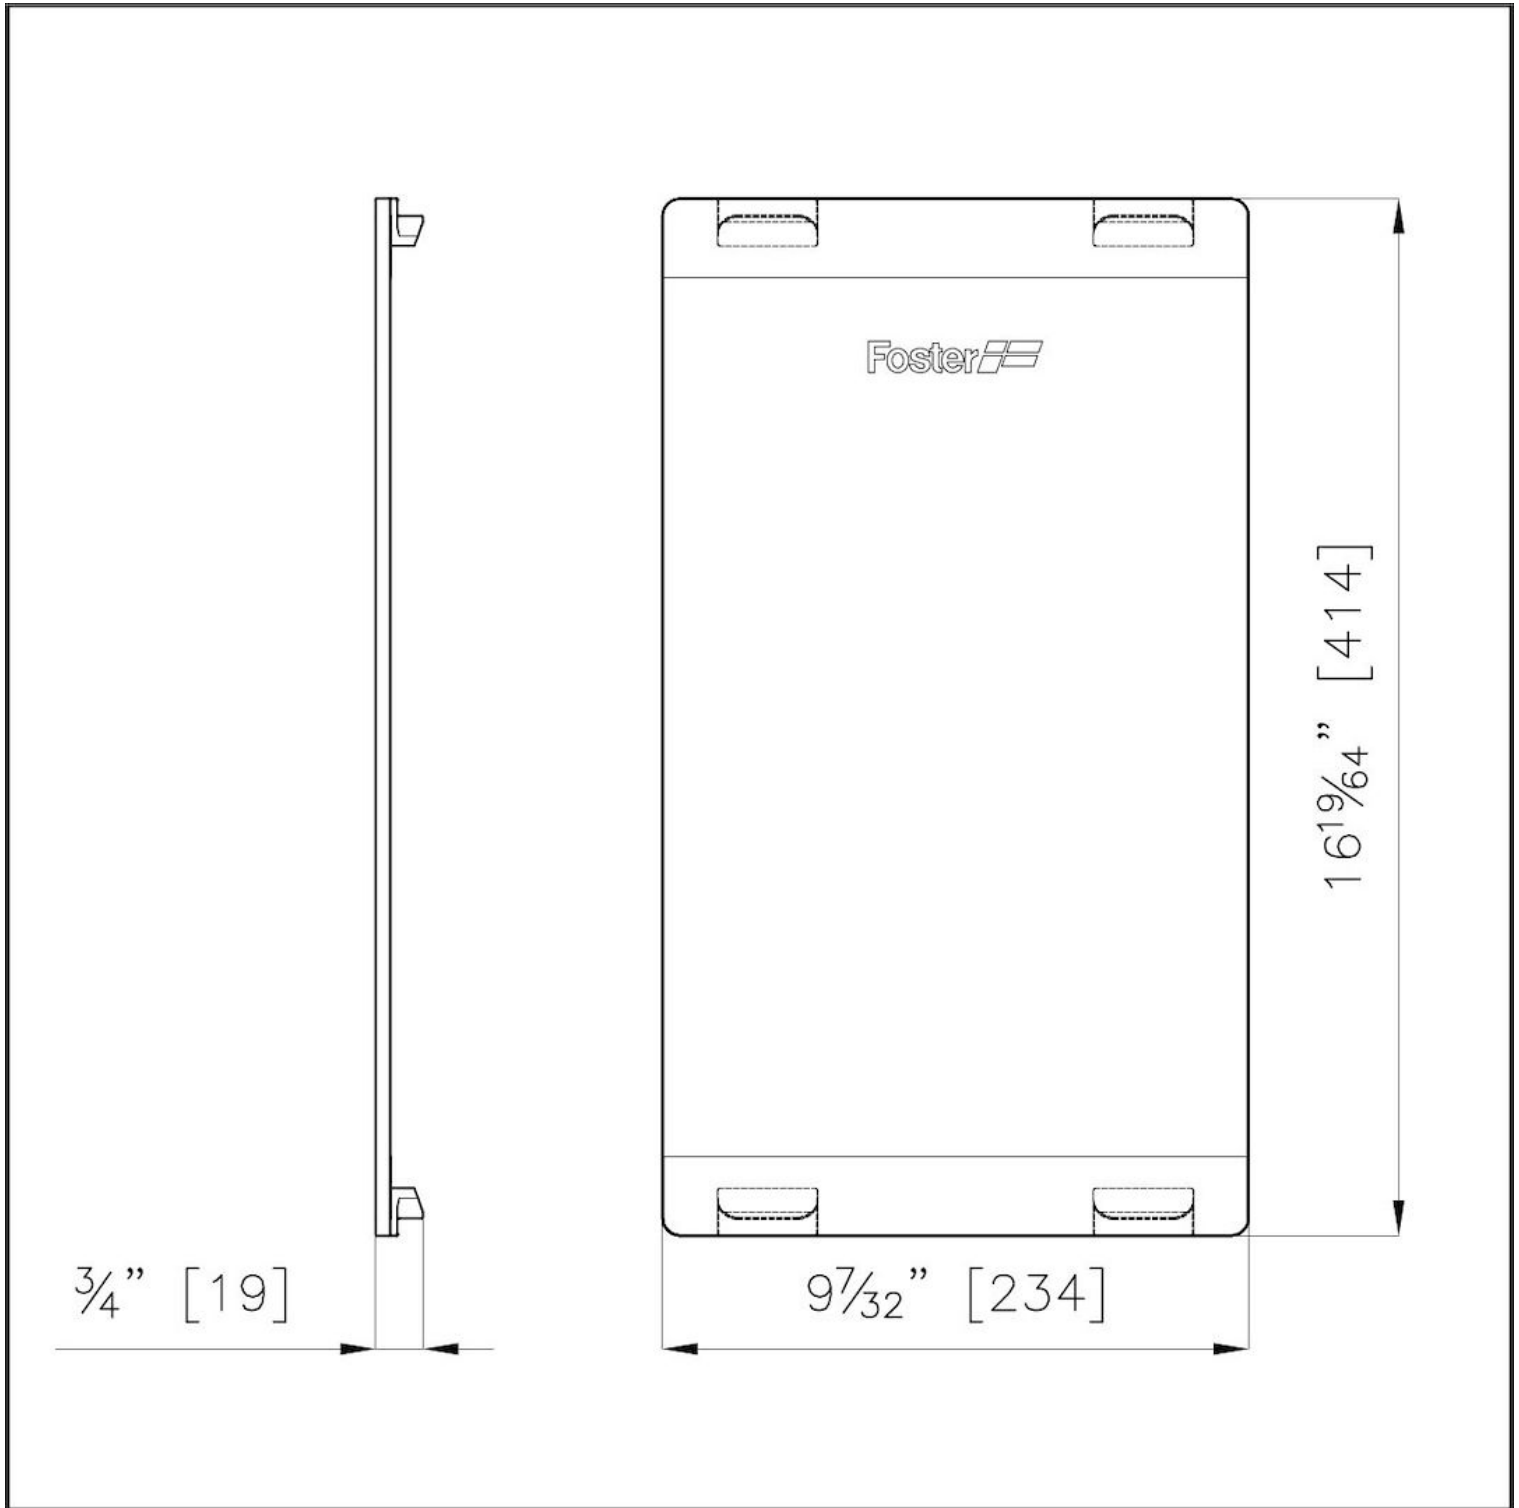

TECHNICAL DATA