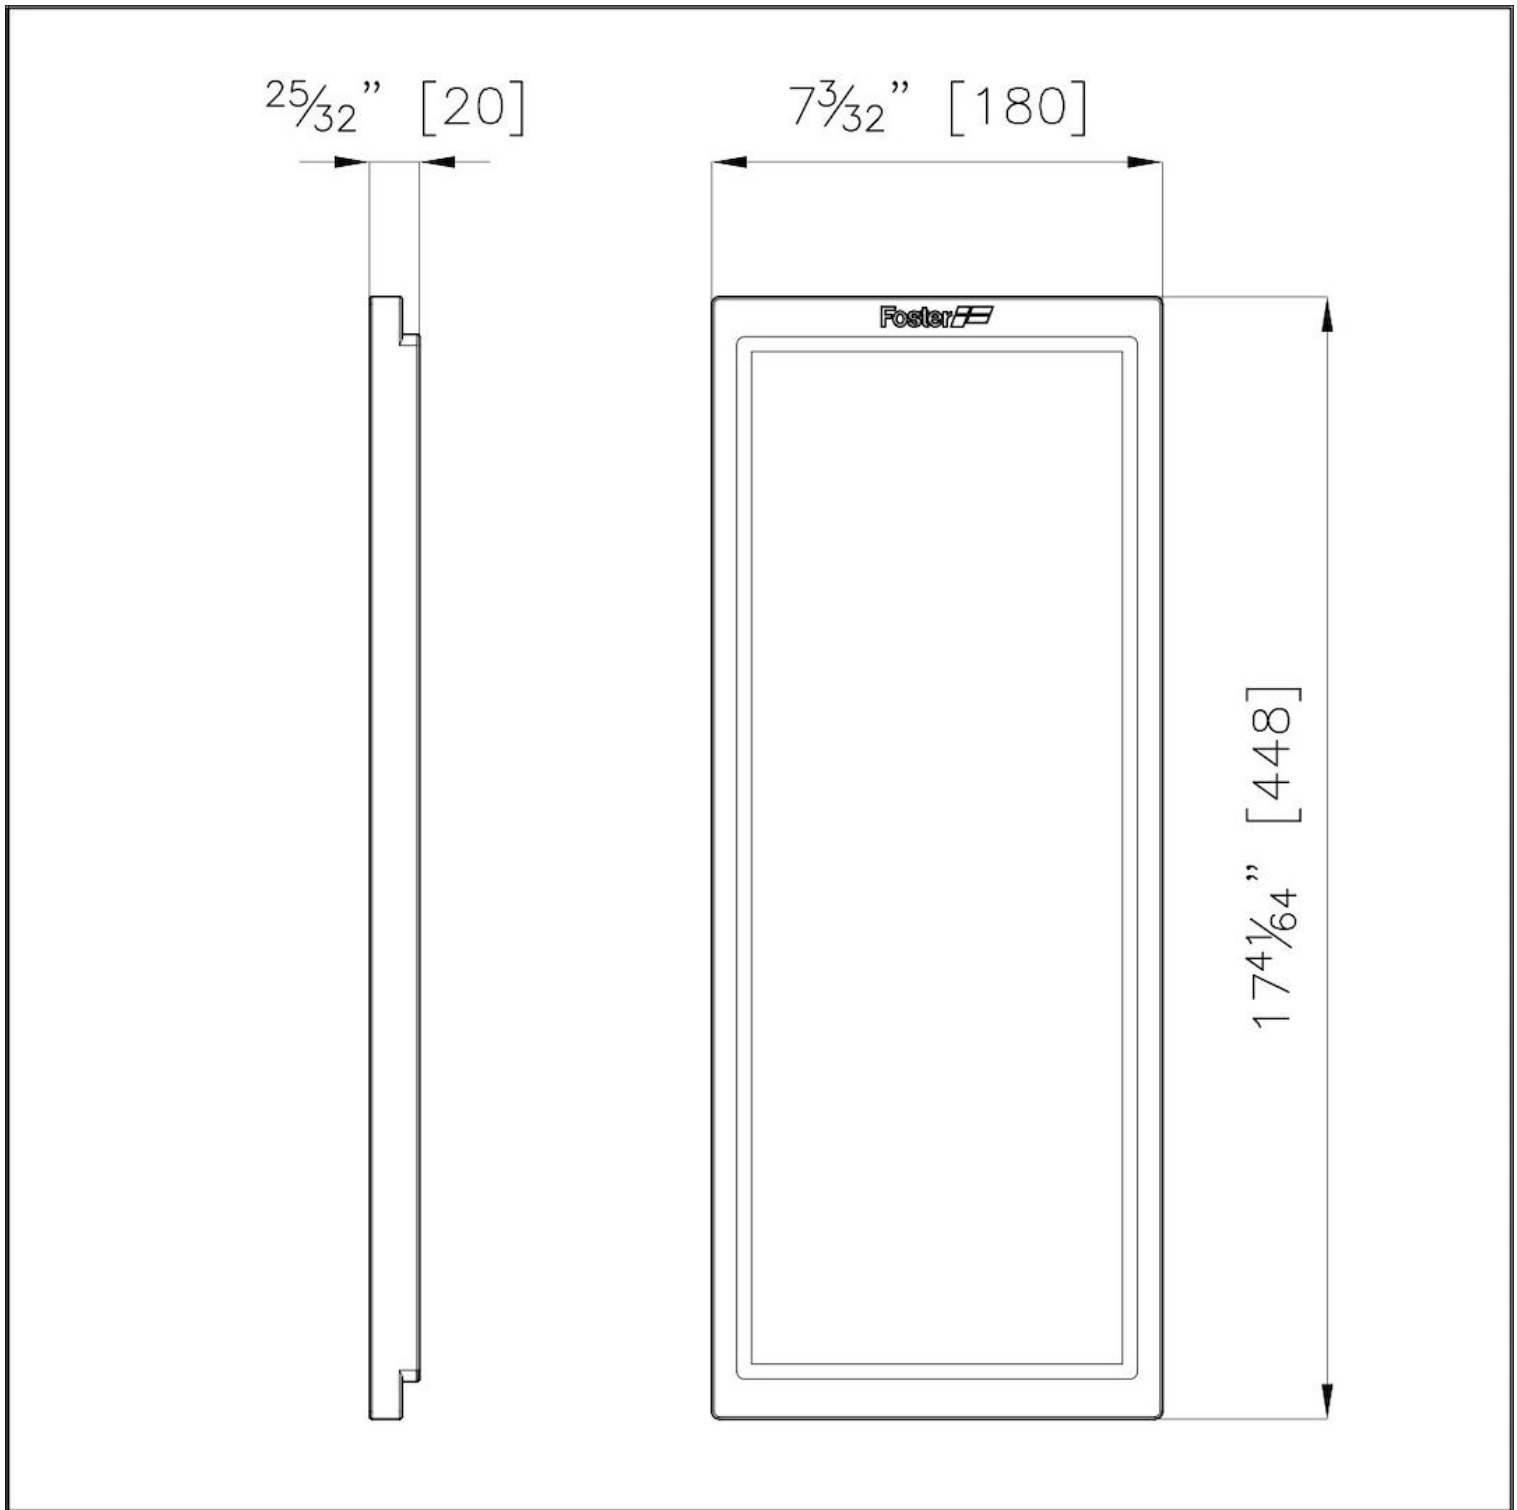

TECHNICAL DATA