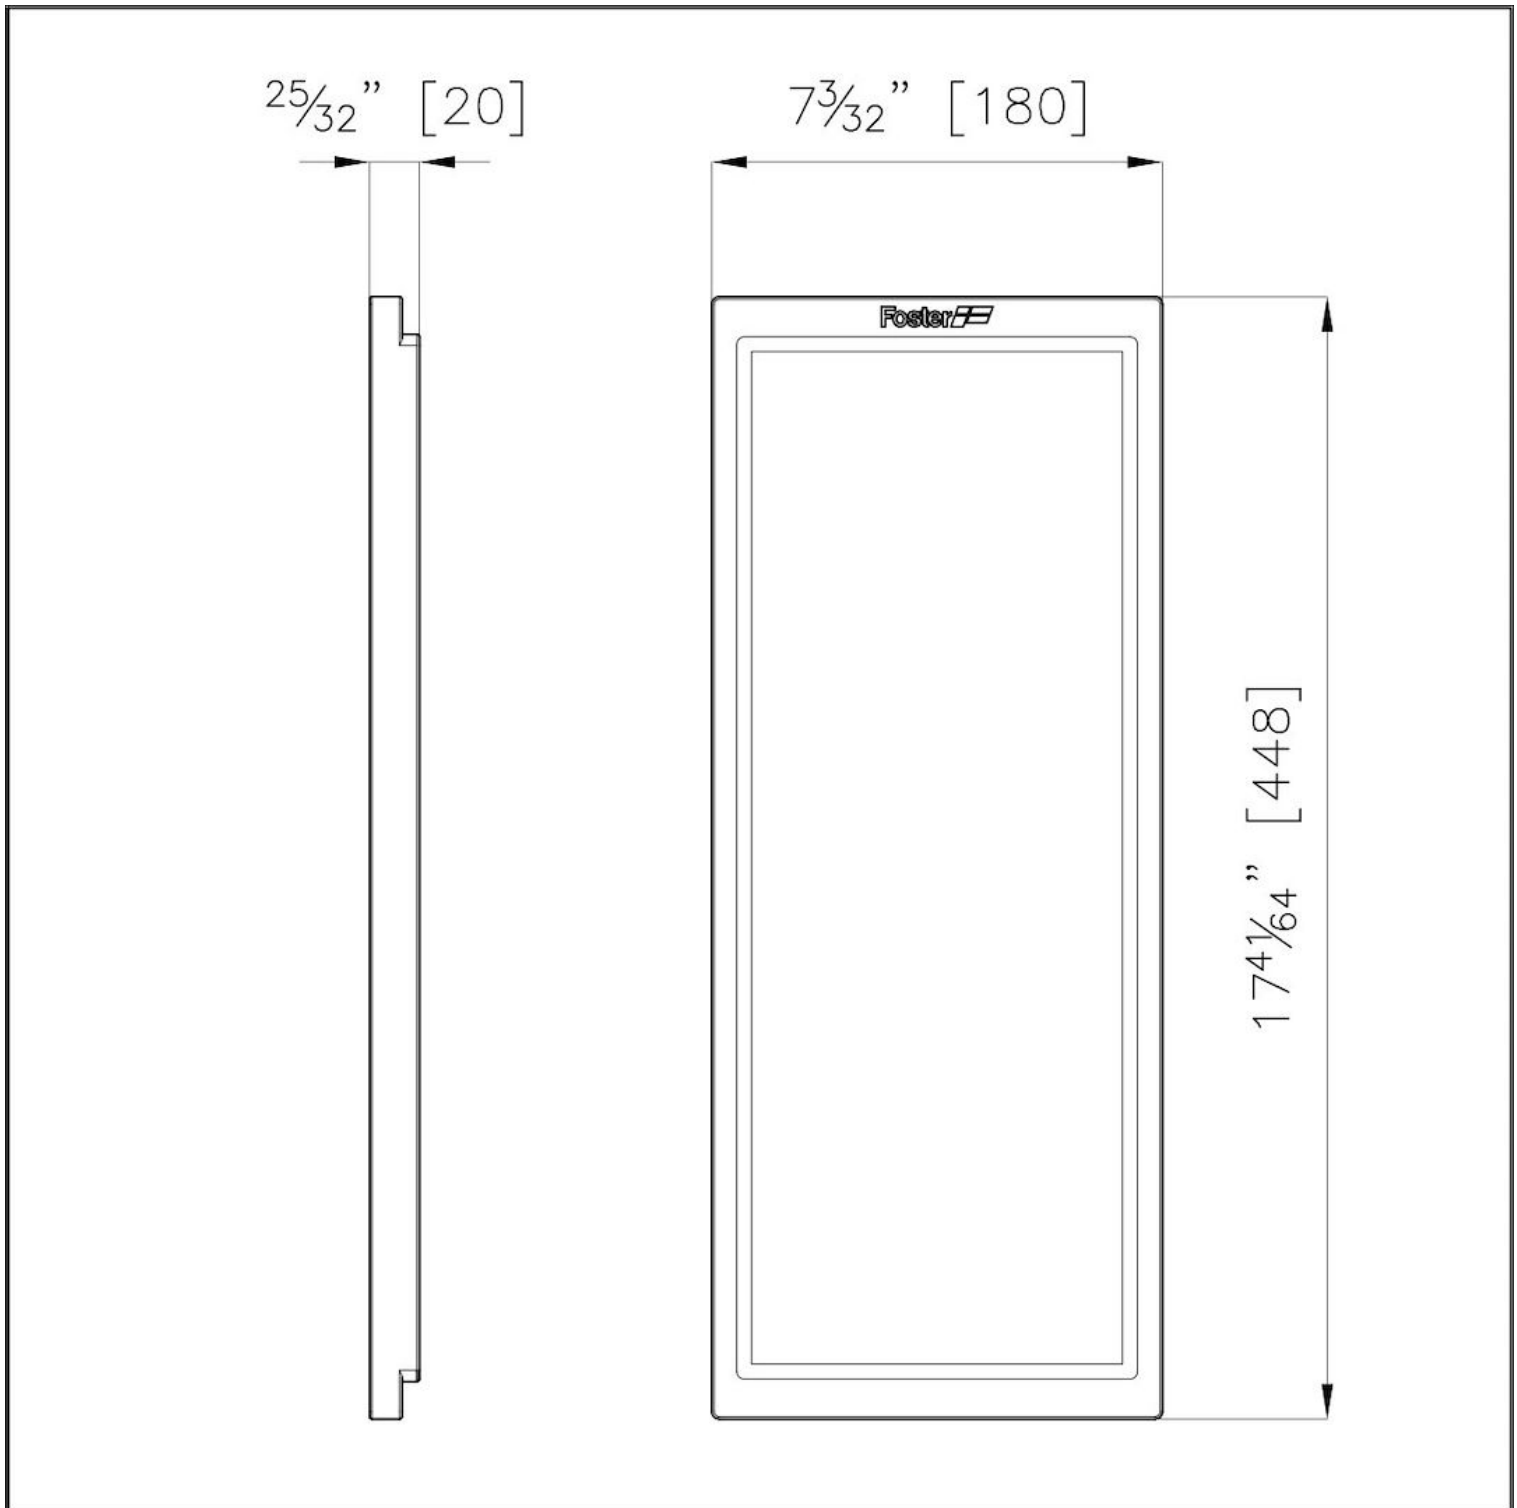

### DETAILS

Material Wood American Walnut

---

Sink accessories Wooden cutting boards

---

**Dimensions** 18x44,8 cm  
7 <sup>3</sup>/<sub>32</sub>" x 17 <sup>4</sup>/<sub>64</sub>"

---

## TECHNICAL DATA