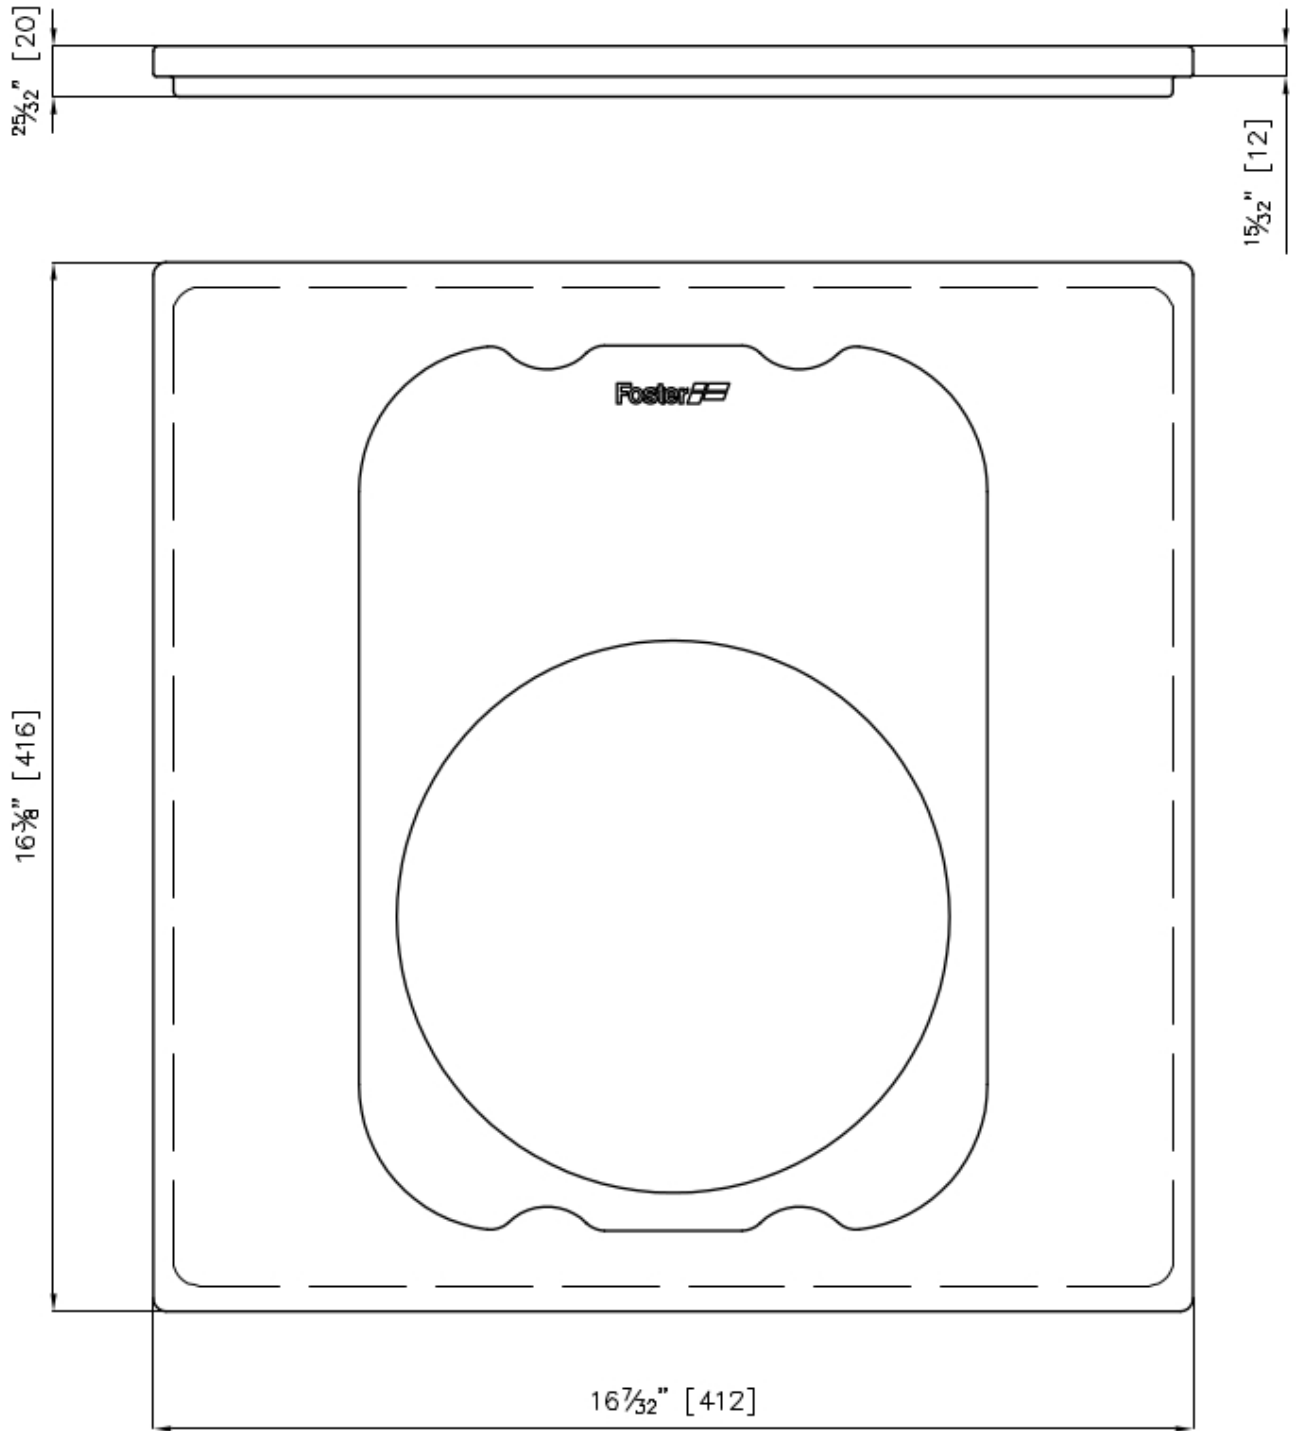

Chopping board

Accessories

Code: 8644 034

DETAILS

Material Iroko Wood

Sink accessories Wooden cutting boards

Dimensions 41,2x41,6 cm
16 ⁷/₃₂"x16 ³/₈"

TECHNICAL DATA