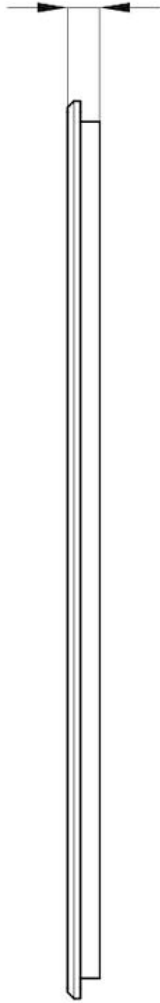

Twin Chopping Board

Accessories

Code: 8644 101

For [Leonardo](#) and [KE](#) sink collection

DETAILS

Material HDPE

Sink accessories HDPE cutting boards and kit

Dimensions

TECHNICAL DATA

$1\frac{9}{32}$ " [15]

$12\frac{3}{64}$ " [317]

$16\frac{29}{64}$ " [418]

GALLERY

OPTIONAL ACCESSORIES

FINALMENTE, THE TOP
OUTDOOR EXPERIENCE