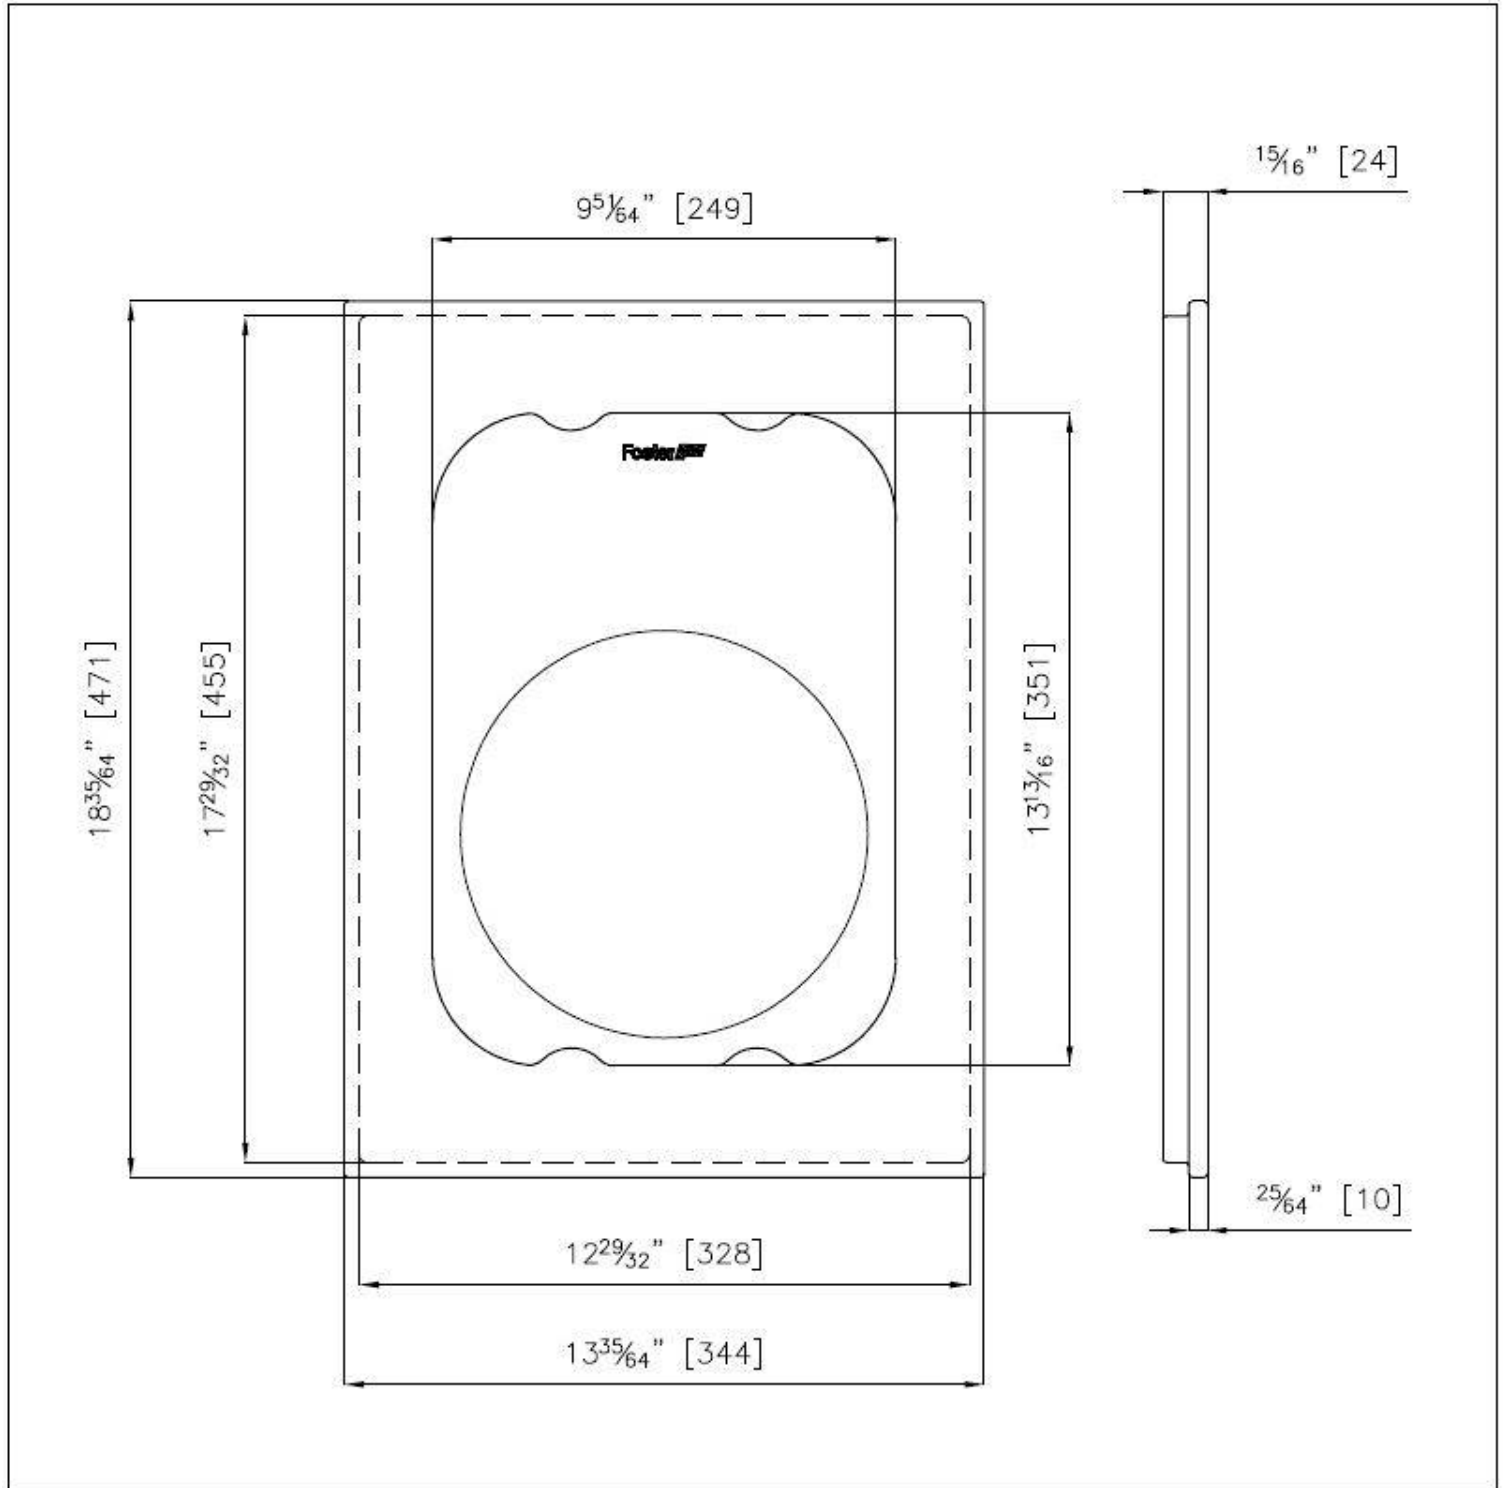

Chopping board

Accessories

Code: 8644 034

DETAILS

Material Iroko Wood

Sink accessories Wooden cutting boards

Dimensions 18 ³⁵/₆₄" x 13 ³⁵/₆₄"
47,1 x 34,4 cm

TECHNICAL DATA