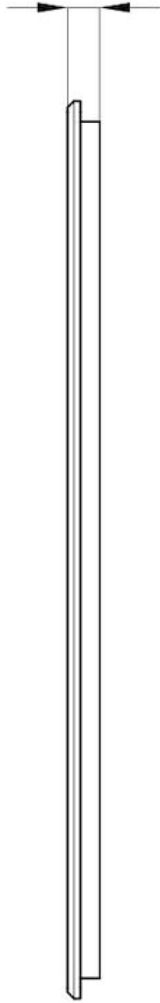

## Twin Chopping Board

Accessories

Code: 8644 101

For [Leonardo](#) and [KE](#) sink collection

### DETAILS

Material HDPE

---

Sink accessories HDPE cutting boards and kit

---

### Dimensions

---

## TECHNICAL DATA

$1\frac{9}{32}$ " [15]

$12\frac{3}{64}$ " [317]

$16\frac{29}{64}$ " [418]