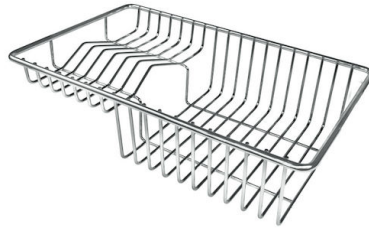

Twin Chopping Board

Accessories

Code: 8644 102

For [Canova](#) sink collection
LEVEL 0

DETAILS

Material HDPE

Sink accessories HDPE cutting boards and kit

Dimensions 31,7x48,2 cm
12 ^{31/64}"x18 ^{31/32}"

TECHNICAL DATA

OPTIONAL ACCESSORIES

Grating kit complete with ring support and food collection tray

8159 101

Stainless Steel dishes holder

8100 303

Stainless steel perforated pan

8151 000