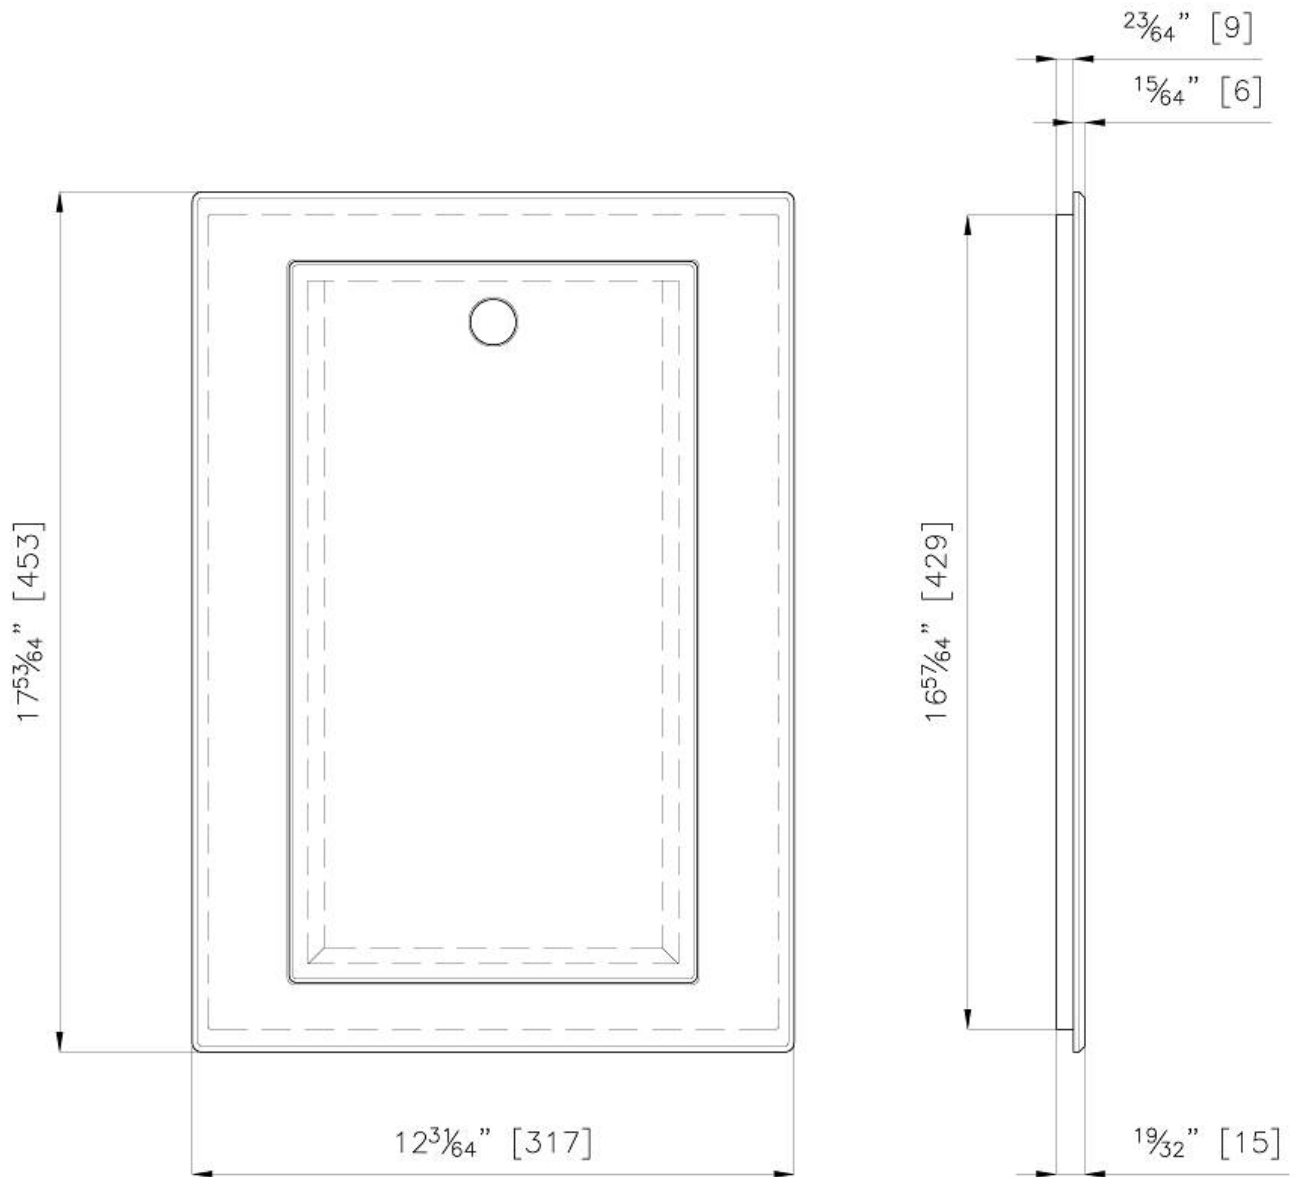

Twin Chopping Board in HDPE

Accessories

Code: 8644 104

For [Canova](#) sink collection
LEVEL 1

DETAILS

Material HDPE

Dimensions 17 ⁵³/₆₄" x 12 ³¹/₆₄"
45,3 x 31,7 cm

TECHNICAL DATA

RECOMMENDED PAIRINGS

Sink Apron 30" x 18" – U/M
1060 900

Sink Canova 19" x 20" – U/M
1336 660

Sink Canova 26" x 20" – U/M
1338 660

Sink Canova 32" x 20" – U/M
1337 660

Sink Canova 35" x 20" – U/M
1339 660

Sink Canova 38" x 20" – U/M
1340 660