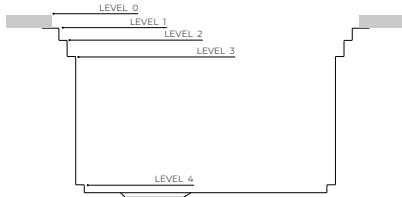

POSITIVE REVEAL

8200 002
bamboo chopping board
19 5/16" x 16 17/32"
level 0 - 3

8100 600
Foster black grid
15 7/16" x 17 7/8"
level - 4

8642 000
walnut chopping board
7 3/32" x 17 41/64"
level 2

8100 627
twin chopping board + frame
11 1/32" x 18 21/32"
level 1

8200 601
kit bowl ø 30 cm with bamboo frame
16 39/64" x 17 41/64"
level 0 - 3

8100 628
kit multi-bowl
11 1/32" x 17 41/64"
level 2

8100 622
3 bowls set
7 3/32" x 17 41/64"
level 2

8100 623
2 bowls set
16 39/64" x 7 3/32"
level 3