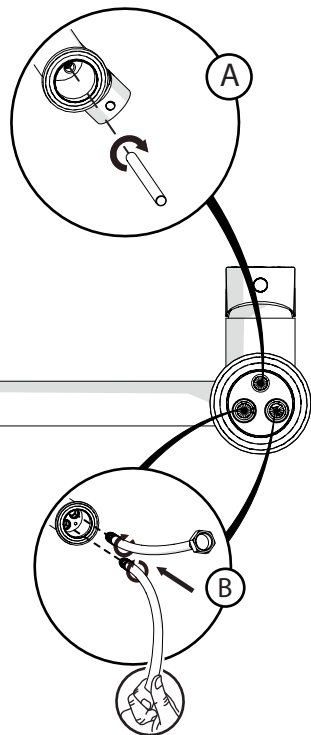

+

Not included / Non incluso / Non inclus / Nie zawarty / No incluido / Nao incluido

1

3

5

2

4

6