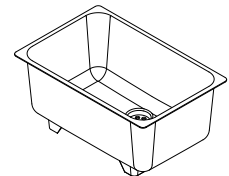

8153 100
white bowl
7 ³/₁₆" x 16 ¹⁹/₆₄"
level 2